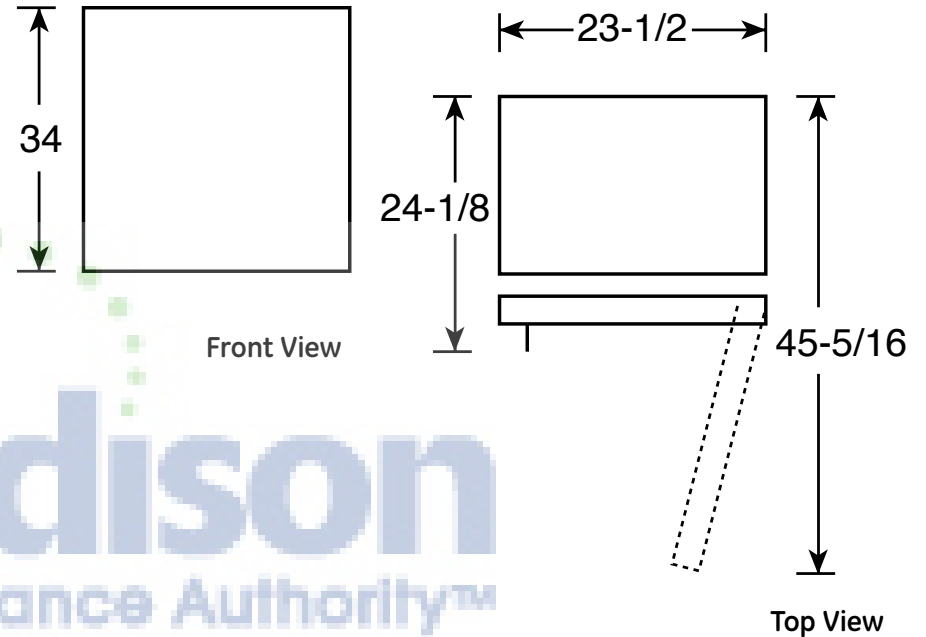

**Accessories (available at additional cost):**

TPK7 (for black unit only) - Optional custom trim kit for wood panels only

- Thickness - 3/32" or less
- Width - 22-3/4"
- Length - 29-1/2"

Weight Limitation for custom panels is 5-lbs. max.