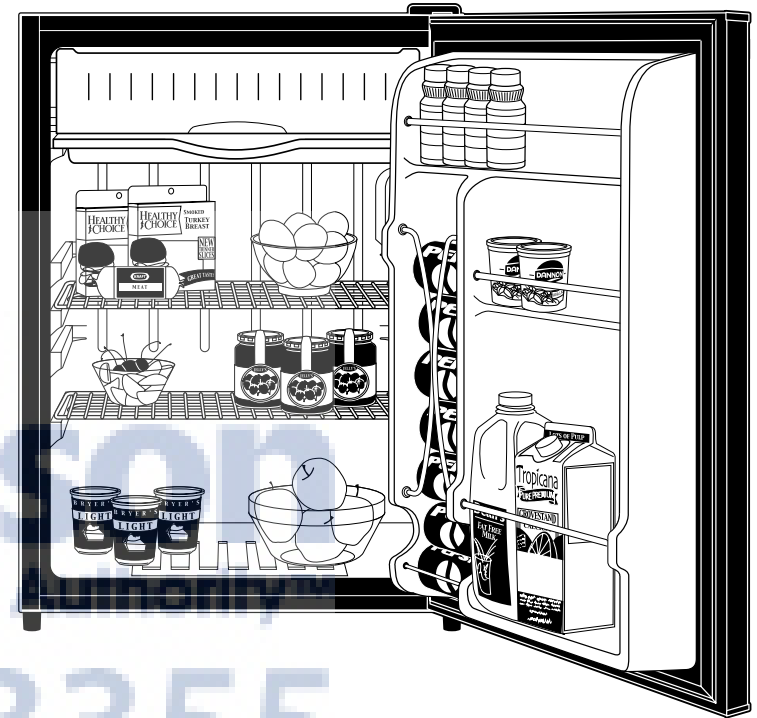

## GE Spacemaker™ 6.0 Cu. Ft. Compact Refrigerator

### Features and Benefits

- Two Wire Cabinet Shelves (1 Adjustable) – Creates convenient food storage with two durable, easy-to-clean shelves
- Two Mini Ice 'N Easy Trays – Release ice cubes with a quick twist
- Two Fresh Food Door Shelves – Puts food within easy reach
- Can Rack – Holds 12-ounce beverage cans
- Built-In or Freestanding Capability – Offers installation flexibility
- Color-Matched Visor Handles
- Model GMR06AAZWW – White
- Model GMR06AAZBB – Black