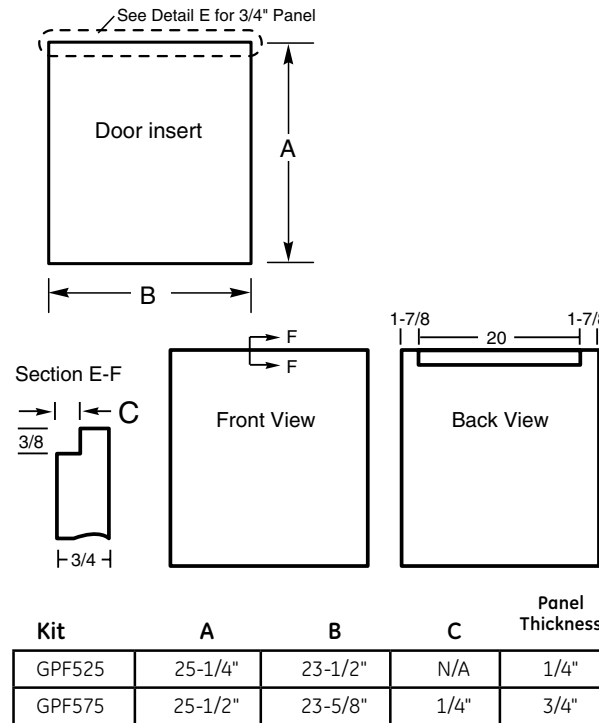

GLD7400/60R

GE® Tall Tub Built-In Dishwasher

Dimensions and Installation Information (in inches)

Electrical Rating

Voltage AC.....	120
Hertz.....	60
Total connected load amperage.....	10
Calrod® heater watts max.....	875

For use on adequately wired 120-volt, 15-amp circuit having 2-wire service with a separate ground wire. This appliance must be grounded for safe operation.

Note: The rough cabinet opening must be at least 24" deep, 24" wide and approximately 34-1/2" high from floor to underside of the countertop. Dishwasher must not be installed more than 10 feet from sink for proper drainage. All plumbing and electrical work must be in accordance with local codes. The power cord and connections must comply with the National Electrical Code Section 422 and/or local codes and ordinances. The cord must be no longer than 6 ft. from the junction box to the receptacle.

Installation Information: Before installing, consult installation instructions packed with product for current dimensional data.

For answers to your Monogram®, GE Profile™ or GE® appliance questions, visit our website at ge.com or call GE Answer Center® service, 800.626.2000.

imagination at work

Listed by Underwriters Laboratories

As an ENERGY STAR® partner, GE has determined that this product meets the ENERGY STAR guidelines for energy efficiency.