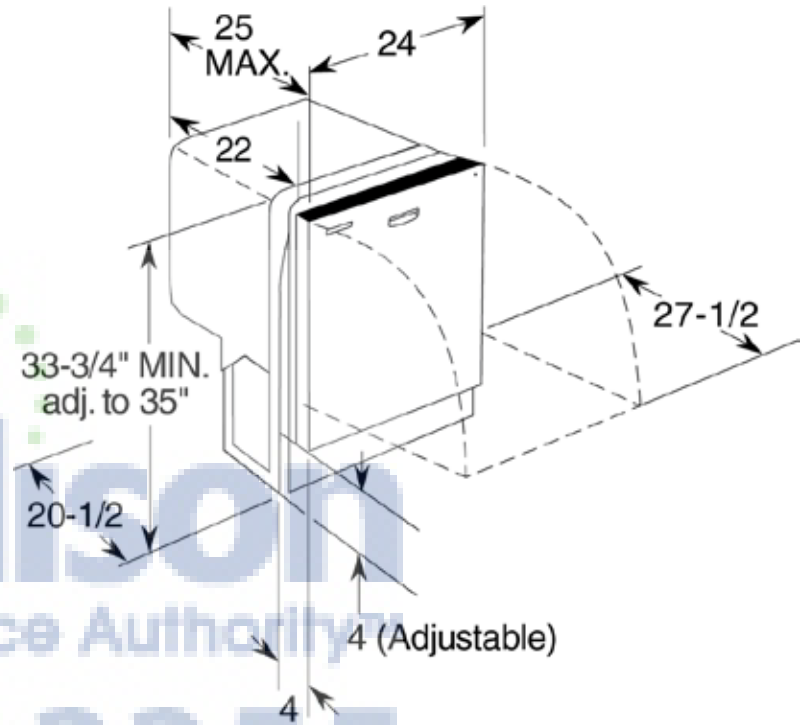

GLD5606/5666V

GE® Tall Tub Built-In Dishwasher

Dimensions and Installation Information (in inches)

Electrical Rating

Voltage AC.....	120
Hertz.....	60
Total connected load amperage.....	10
Calrod® heater watts max.....	875

For use on adequately wired 120-volt, 15-amp circuit having 2-wire service with a separate ground wire. This appliance must be grounded for safe operation.

For answers to your Monogram®, GE Profile™ or GE® appliance questions, visit our website at geappliances.com or call GE Answer Center® service, 800.626.2000.