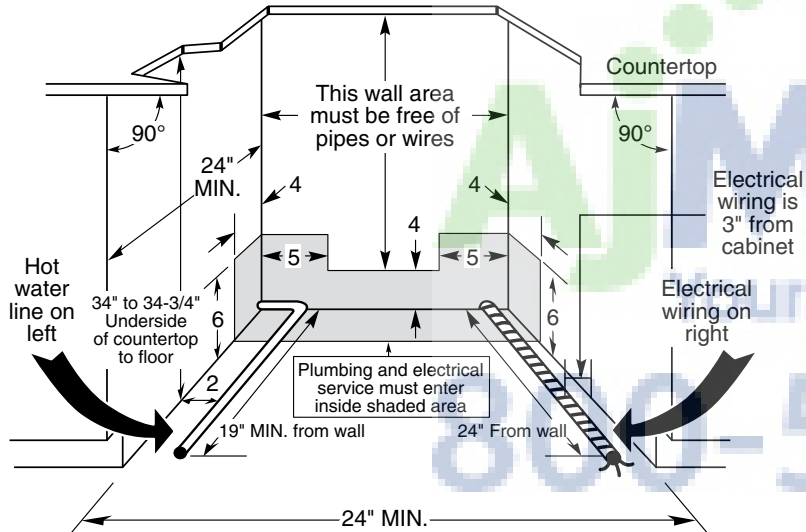

GLD5606/5666V

GE® Tall Tub Built-In Dishwasher

Dimensions and Installation Information (in inches)

Electrical Rating

Voltage AC.....	120
Hertz.....	60
Total connected load amperage.....	10
Calrod® heater watts max.....	875

For use on adequately wired 120-volt, 15-amp circuit having 2-wire service with a separate ground wire. This appliance must be grounded for safe operation.

For answers to your Monogram®, GE Profile™ or GE® appliance questions, visit our website at geappliances.com or call GE Answer Center® service, 800.626.2000.