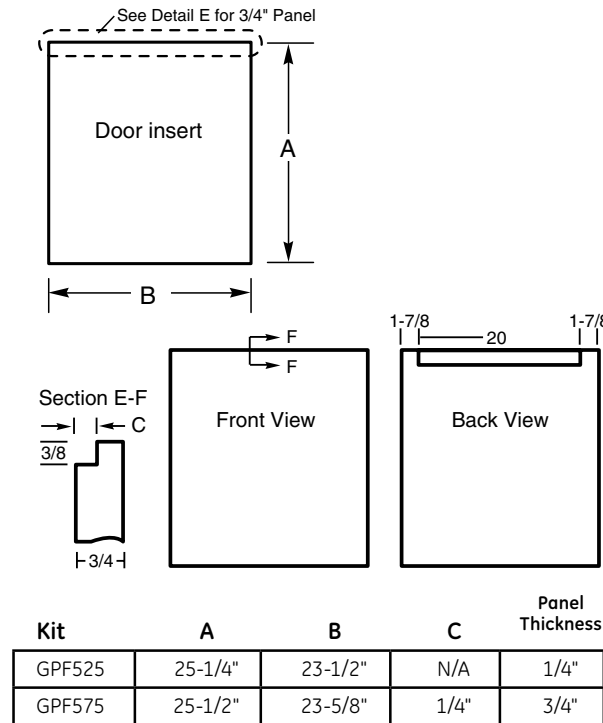

GLD4406/4456/4466R GE® Tall Tub Built-In Dishwasher

Dimensions and Installation Information (in inches)

Electrical Rating

Voltage AC.....	120
Hertz.....	60
Total connected load amperage.....	10
Calrod® heater watts max.....	875

For use on adequately wired 120-volt, 15-amp circuit having 2-wire service with a separate ground wire. This appliance must be grounded for safe operation.

Note: The rough cabinet opening must be at least 24" deep, 24" wide and approximately 34-1/2" high from floor to underside of the countertop. Dishwasher must not be installed more than 10 feet from sink for proper drainage. All plumbing and electrical work must be in accordance with local codes. The power cord and connections must comply with the National Electrical Code Section 422 and/or local codes and ordinances. The cord must be no longer than 6 ft. from the junction box to the receptacle.

Installation Information: Before installing, consult installation instructions packed with product for current dimensional data.

For answers to your Monogram®, GE Profile™ or GE® appliance questions, visit our website at ge.com or call GE Answer Center® service, 800.626.2000.