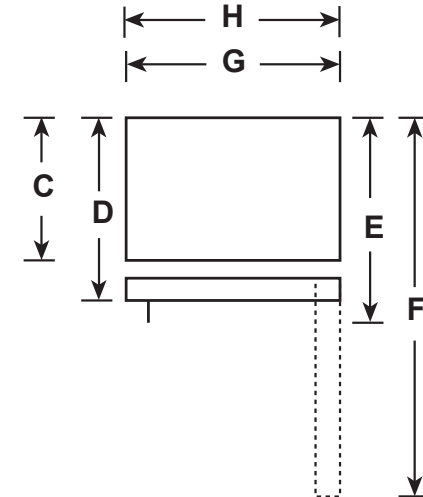

TOP VIEW

For answers to your Monogram, GE Cafe™, GE Profile™ or GE Appliances product questions, visit our website at geappliances.com or call GE Answer Center® Service, 800.626.2000.

Listed by
Underwriters
Laboratories

As an ENERGY STAR® partner, GE has determined that this product meets the ENERGY STAR guidelines for energy efficiency.