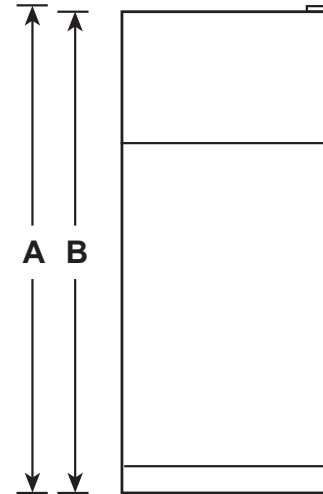

GIE19JSN

GE® ENERGY STAR® 19.2 Cu. Ft. Top-Freezer Refrigerator

DIMENSIONS AND INSTALLATION INFORMATION (IN INCHES)

OVERALL DIMENSIONS	Height to top of hinge (in.) A	66-3/8
	Height to top of case (in.) B	65-7/8
	Case depth without door (in.) C	28-3/8
	Case depth less door handle (in.) D	32-1/8
	Case depth with door handle (in.) E	34-1/2
	Depth with fresh food door open 90° (in.) F	60-1/2
	Width (in.) G	29-3/4
	Width with door open 90° with door handle (in.) H	32-3/8
AIR CLEARANCES	Each side (in.)	1/8
	Top (in.)	1
	Back (in.)	2

FRONT VIEW