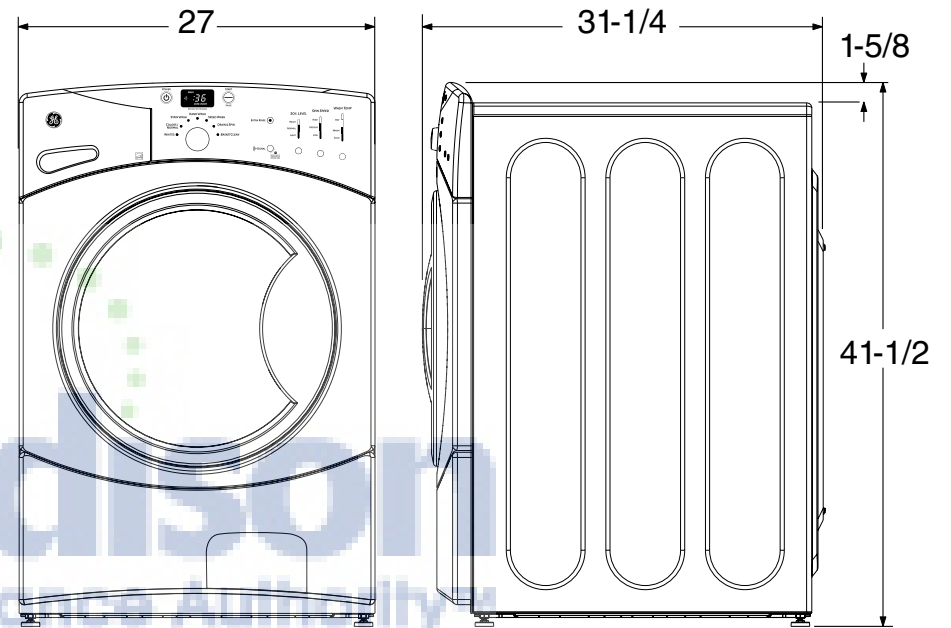

GFWN1100L

GE® ENERGY STAR® 4.0 IEC Cu. Ft. King-Size Capacity Frontload Washer with Stainless Steel Basket

Dimensions and Installation Information (in inches)

Electric Dryer Rating	
120V	12.0A, 60Hz

Installation Information: For complete information, see installation instructions packed with your washer.