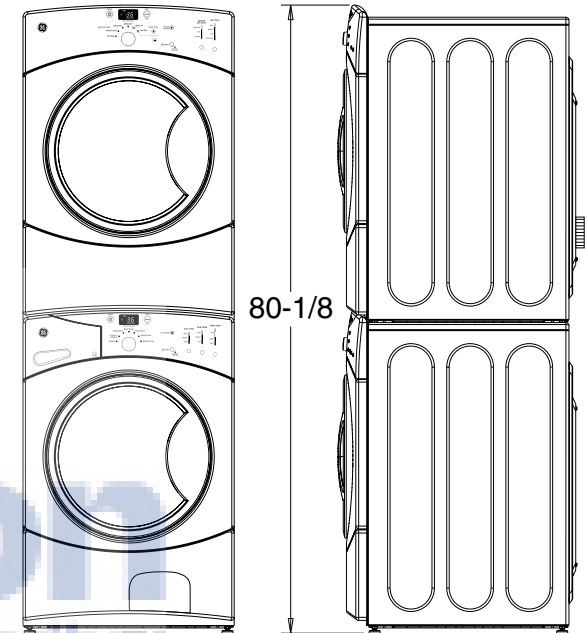

Alcove or Closet Installation:

- If your dryer is approved for installation in an alcove or closet, it will be stated on a label on the dryer back.
- The dryer MUST be exhausted to the outside.
- Minimum clearances between dryer cabinet and adjacent walls or other surfaces are: 0" either side, 3" front and rear
- Minimum vertical space from floor to overhead cabinets, ceilings, etc. is 52".
- Closet doors must be louvered or otherwise ventilated and must contain a minimum of 60 sq. in. of open area equally distributed. If this closet contains both a washer and a dryer, doors must contain a minimum of 120 sq. in. of open area equally distributed.
- No other fuel-burning appliance shall be installed in the same closet with a gas dryer.

Bathroom or Bedroom Installation:

- The dryer MUST be exhausted to the outdoors.
- The installation must conform with the local codes, or in the absence of local codes, with the National Fuel Gas Code, ANSI Z223.

Minimum Clearance other than Alcove or Closet Installations:

- Minimum clearances to combustible surfaces 0" both sides, 3" rear.

For more information on venting kits and accessories, please call 1-800-GE-CARES.

For answers to your Monogram®, GE Profile™ or GE® appliance questions, visit our website at geappliances.com or call GE Answer Center® service, 800.626.2000.

Stacked Dimensions (in inches)

Pedestal Dimensions (in inches)

SBSD137HWW - white

This optional 13" pedestal raises the door opening and height of the washer or dryer. Feet on 13" pedestal allow it to adjust to 13-3/8" height.