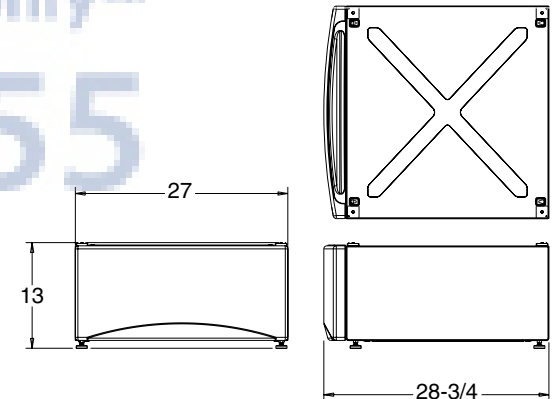

For answers to your Monogram®, GE Profile™ or GE® appliance questions, visit our website at geappliances.com or call GE Answer Center® service, 800.626.2000.

Stacked Dimensions (in inches)

Pedestal Dimensions (in inches)

SBSD137HWW - white

This optional 13" pedestal raises the door opening and height of the washer or dryer. Feet on 13" pedestal allow it to adjust to 13-3/8" height.

Above illustrations intended for dimensional reference only. Refer to photography for actual product appearance.