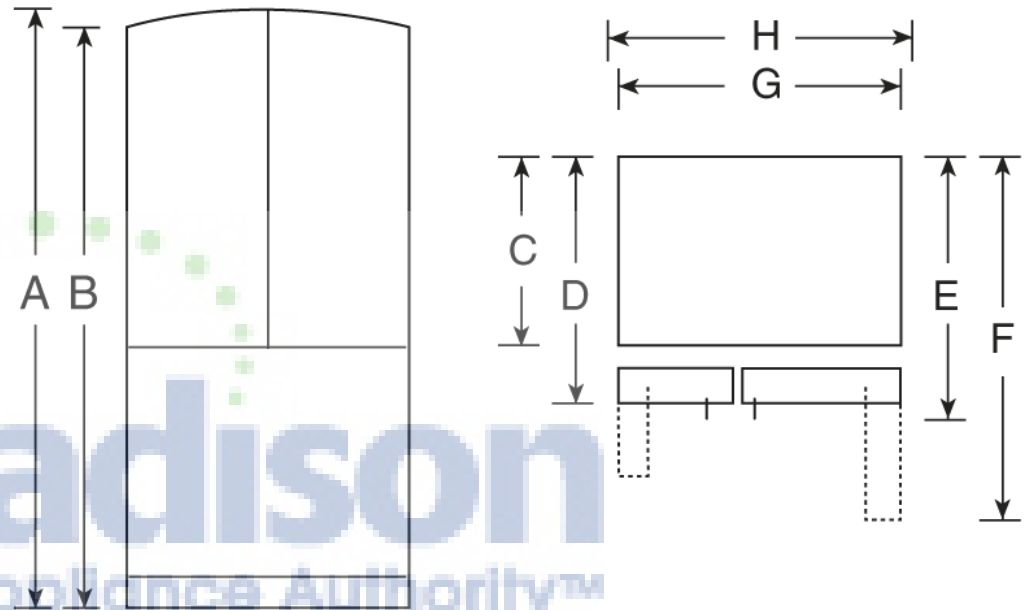

GFE29HGD

GE® ENERGY STAR® 29.0 Cu. Ft. French-Door Ice & Water Refrigerator

Dimensions and Installation Information (in inches)

Overall Dimensions	Height to top of hinge (in.) A	70-1/4
	Height to top of case (in.) B	69
	Case depth without door (in.) C	29-1/4
	Case depth less door handle (in.) D	33-3/4
	Case depth with door handle (in.) E	36-1/8
	Depth with fresh food door open 90° (in.) F	48
	Width (in.) G	35-3/4
	Width with door open 90° inc. door handle (in.) H	43-1/2
Air	Each side (in.)	1/4
	Top (in.)	1
	Back (in.)	1