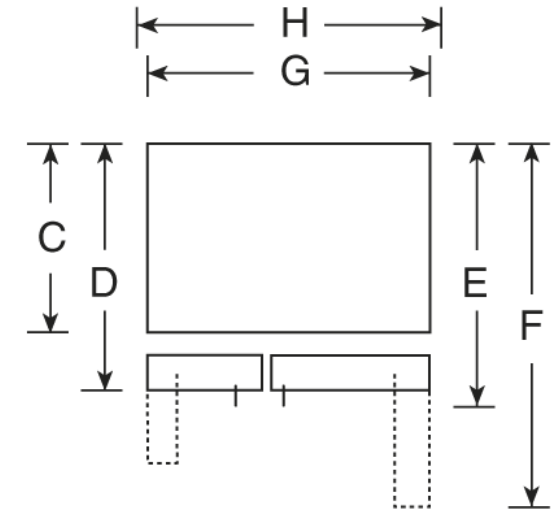

GFE27GGD

GE® ENERGY STAR® 27.0 Cu. Ft. French-Door Ice & Water Refrigerator

Dimensions and Installation Information (in inches)

Overall Dimensions	Height to top of hinge (in.) A	70-1/4
	Height to top of case (in.) B	69
	Case depth without door (in.) C	29-1/4
	Case depth less door handle (in.) D	33-3/4
	Case depth with door handle (in.) E	36-1/8
	Depth with fresh food door open 90° (in.) F	48
	Width (in.) G	35-3/4
Air	Width with door open 90° inc. door handle (in.) H	43-1/2
	Each side (in.)	1/4
	Top (in.)	1
	Back (in.)	1