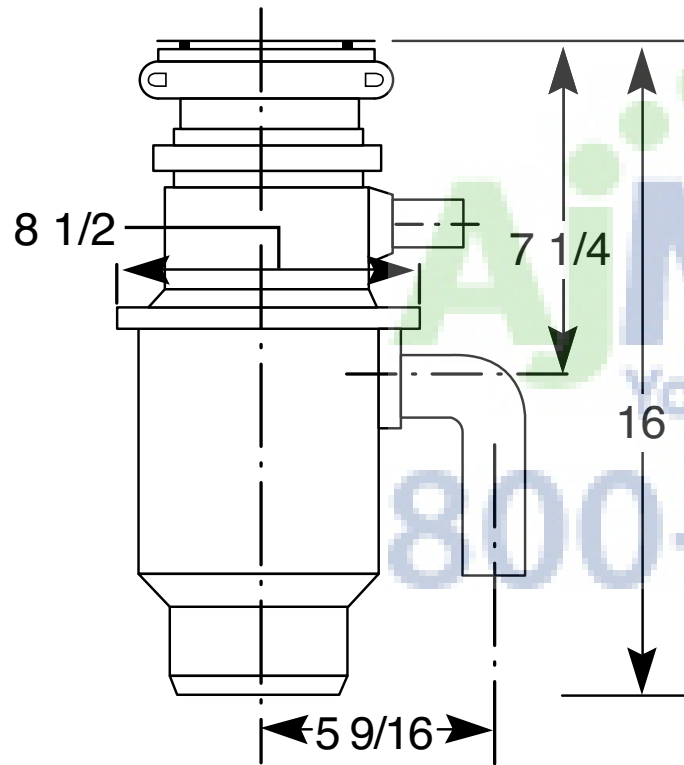

## GFC720T – GE Super Capacity Continuous Feed Disposer

Disposall® Food Waste Disposer Dimensions (in inches)

Inlet/Outlet Diameters	
Dishwasher inlet diameter (in.)	3/4
Drain outlet diameter (in.)	1-1/2