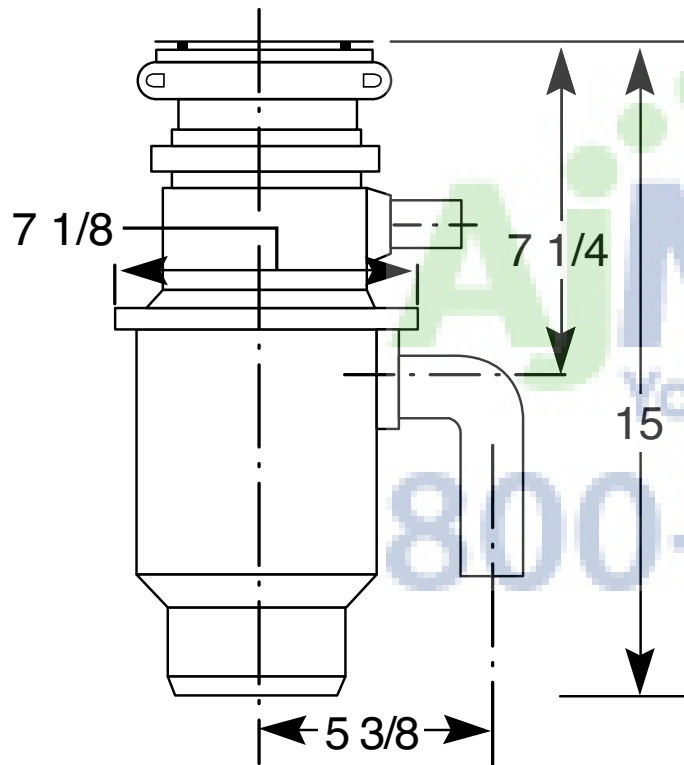

## GFC535T – GE Extra-Large Capacity Continuous Feed Disposer

Disposall® Food Waste Disposer Dimensions (in inches)

Inlet/Outlet Diameters	
Dishwasher inlet diameter (in.)	3/4
Drain outlet diameter (in.)	1-1/2