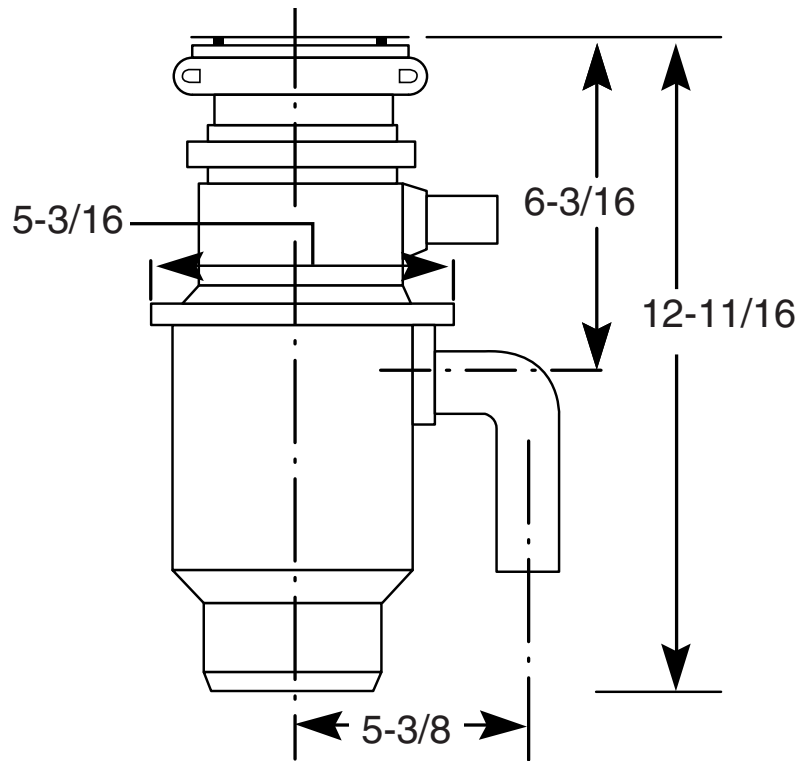

GE Appliances

GFC329G – GE Large Capacity Continuous Feed Disposer

Disposall® Food Waste Disposer Dimensions (in inches)

Inlet/Outlet Diameters	
Dishwasher inlet diameter (in.)	3/4
Drain outlet diameter (in.)	1-1/2

Features and Benefits

- 1/3 Horsepower Motor
- Large Capacity Continuous Feed Disposer
- 1900 RPM Grinding Action
- Stainless Steel Jam Resistant, Dual Swivel Impellers
- Line Cord Power Connection
- Warranty – 1 Year Full Replacement
- Model GFC329G – Black