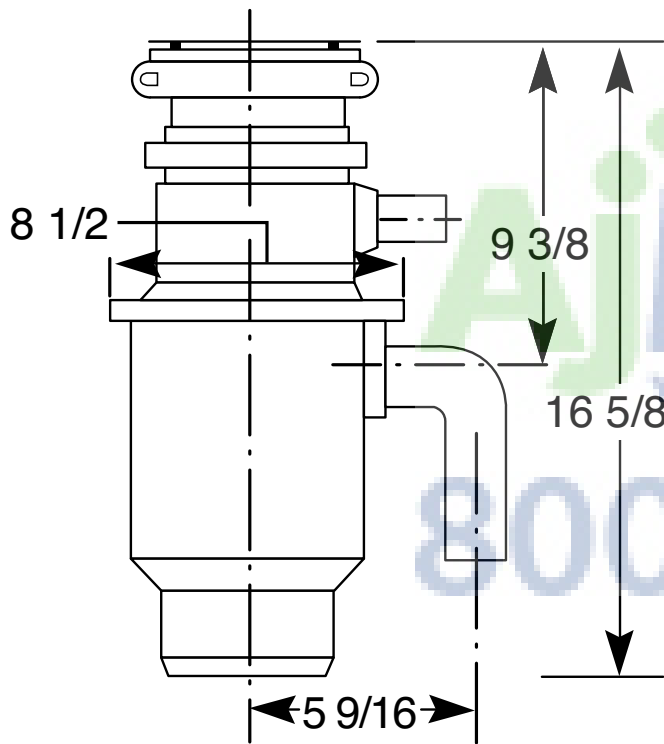

## GFB760V – GE® 3/4 Horsepower Batch Feed Disposer

Disposall® Food Waste Disposer Dimensions (in inches)

Inlet/Outlet Diameters	
Dishwasher inlet diameter (in.)	3/4
Drain outlet diameter (in.)	1-1/2

**AI Madison**  
Your Appliance Authority™  
800-570-3355