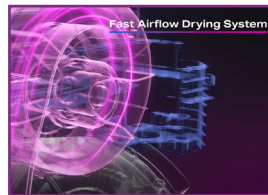

- Wash & dry a large load of laundry in about 90 minutes*.
- No hassle of transferring clothes between 2 machines.

*Based on completing Quick Wash and Dry cycle using a 10-lb load in about 90 minutes.

EZ Access Lint Filter System

- An exclusive, easy-to-reach lint filter system allows you to remove lint and micro particles, ensuring your Combo operates at the highest levels of efficiency.

2-in-1 Washer/Dryer

- Wash + Dry in one machine
- No hassle of transferring clothes between 2 machines.

Fast Airflow Drying System

- Warm, high-speed air extracts moisture from garments.
- Gently dry even large loads fast with less heat.
- No need to hang dry.

Easy installation & space-saving solutions

- Reimagine laundry space & location with a 120V outlet.
- Combo design takes up half the space of two separate units.