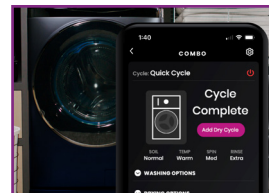

- An intelligent dispenser helps save time & effort.
- Holds enough detergent & softener for up to 32 loads.

Microban® Antimicrobial Technology

- Provides antimicrobial protection.
- On the gasket, dispensers, & draining system.
- Helps prevent odors.