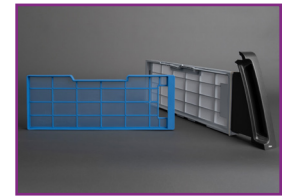

EZ Access Lint Filter System

- An exclusive, easy-to-reach lint filter system allows you to remove lint and micro particles, ensuring your Combo operates at the highest levels of efficiency.