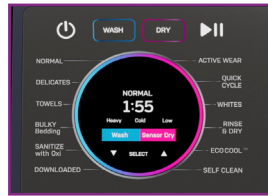

UltraFast Combo Quick Sheet

GE Profile UltraFast Combo with Ventless Heat Pump Technology Washer/Dryer

PFQ97HSPVDS, PFQ97HSPVGN, PFQ97HSPVRS

GE Profile has reimagined the laundry experience. This unit washes and dries a full load of laundry in about 90 minutes*. ONE & DONE. The only machine you need.

Key Feature Highlights

New Premium Finishes

- Carbon Graphite
- Jade Green
- Sapphire Blue

Five Downloadable Cycles

- Hand wash
- King size comforter
- Kids wear
- Sweat stain
- Drain & Spin

90 Minute Cycle

- Wash & dry a large load of laundry in about 90 minutes*.
- No hassle of transferring clothes between 2 machines.

*Based on completing Quick Wash and Dry cycle using a 10-lb load in about 90 minutes.

EZ Access Lint Filter System

- An exclusive, easy-to-reach lint filter system allows you to remove lint and micro particles, ensuring your Combo operates at the highest levels of efficiency.

2-in-1 Washer/Dryer

- Wash + Dry in one machine
- No hassle of transferring clothes between 2 machines.