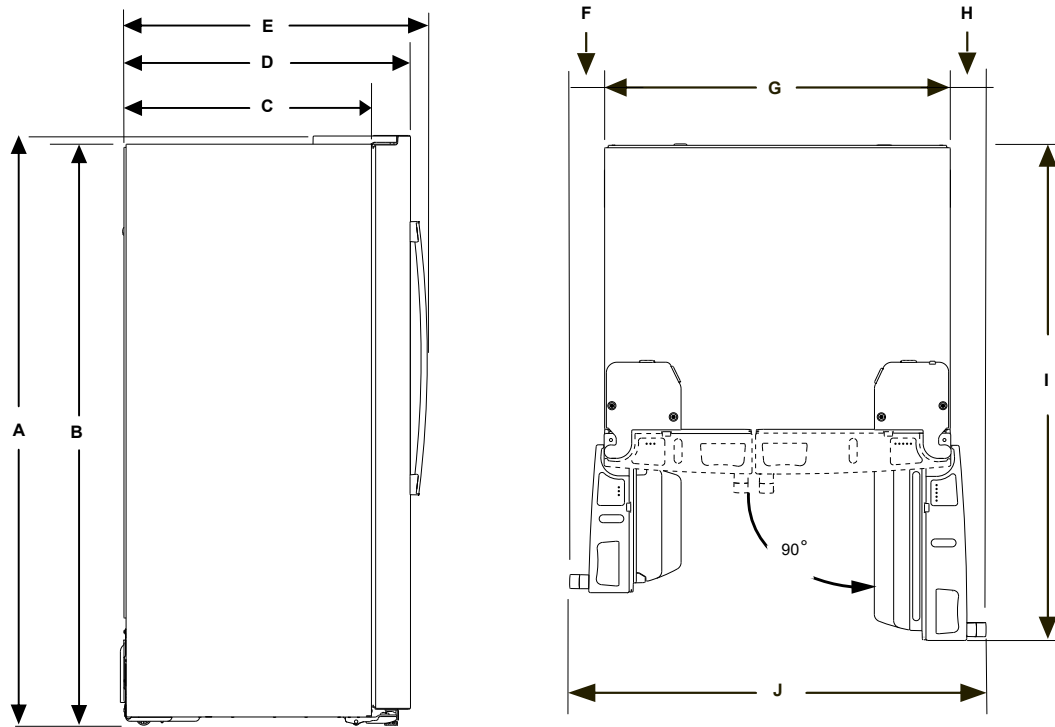

Preliminary Quick Specs

GZS24N

GE® 24 Cu. Ft. Counter-Depth Side-By-Side Refrigerator with Extra Tall

Dispenser and In-Door Icemaker

Dimensions and Installation Information (inches)

Product Dimensions	Inches
Height to top of hinge and door (A)	69-15/16
Height to top of case (B)	68-15/16
Case depth without doors, without handles (C)	25-1/16
Depth with doors, without handles (D)	29-5/8
Overall depth with doors and handles (E)	31-5/8
Clearance from side of case to adjacent wall with freezer door open 90° (F)	3-11/16
Overall case width (G)	35-3/4
Clearance from side of case to adjacent wall with fresh food door open 90° (H)	3-3/4
Total depth with fresh food door open 90° (I)	46-7/8
Width with doors open 90°, including handles (J)	43-1/8

Total Product Dimensions (WxHxD)
35-3/4" x 69-15/16" x 31-5/8"

Air Clearances	Inches
Each side	1/8
Top	1
Back	2

Water hook-ups fit in back air clearance when calculating installation depth.

Allow additional space for any necessary leveling adjustments.

In-Door Icemaker - Located on the door to create more usable storage space in the freezer. Dispense cubed and crushed ice through the door.

Extra Large Storage Capacity - It's easy to stay organized with extra room to store large or bulk food items with 24 cubic feet of storage space.