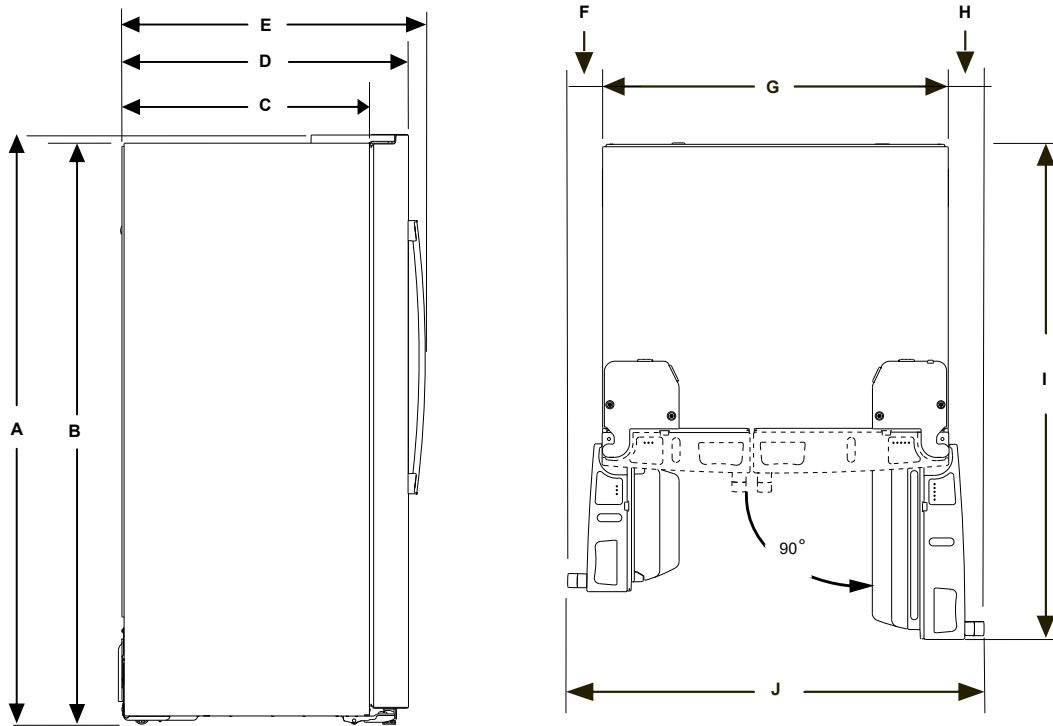

Preliminary Quick Specs

GZE24N

GE® ENERGY STAR® 24 Cu. Ft. Counter-Depth Side-By-Side Refrigerator with Extra Tall Dispenser and In-Door Icemaker

Dimensions and Installation Information (inches)

Product Dimensions	Inches
Height to top of hinge and door (A)	69-15/16
Height to top of case (B)	68-15/16
Case depth without doors, without handles (C)	25-1/16
Depth with doors, without handles (D)	29-5/8
Overall depth with doors and handles (E)	31-5/8
Clearance from side of case to adjacent wall with freezer door open 90° (F)	3-11/16
Overall case width (G)	35-3/4
Clearance from side of case to adjacent wall with fresh food door open 90° (H)	3-3/4
Total depth with fresh food door open 90° (I)	46-7/8
Width with doors open 90°, including handles (J)	43-1/8

Total Product Dimensions (WxHxD)
35-3/4" x 69-15/16" x 31-5/8"

Air Clearances	Inches
Each side	1/8
Top	1
Back	2

Water hook-ups fit in back air clearance when calculating installation depth.

Allow additional space for any necessary leveling adjustments.

In-Door Icemaker - Located on the door to create more usable storage space in the freezer. Dispense cubed and crushed ice through the door.

Extra Large Storage Capacity - It's easy to stay organized with extra room to store large or bulk food items with 24 cubic feet of storage space.