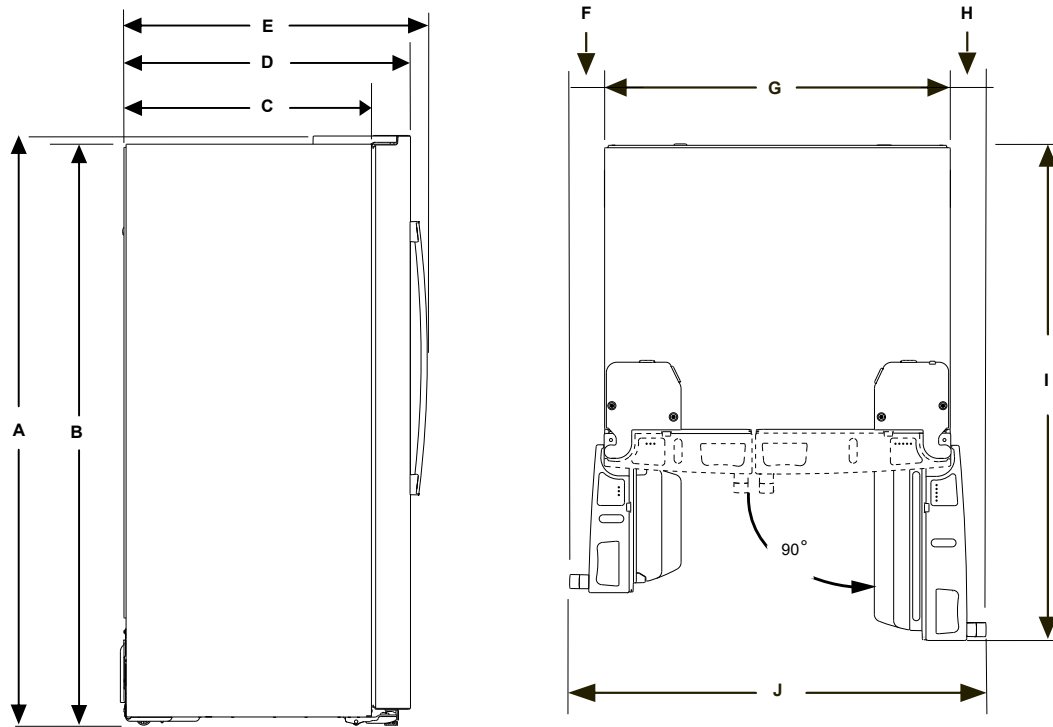

GSE28N

GE® ENERGY STAR® 27.9 Cu. Ft. Side-By-Side Refrigerator with Extra Tall Dispenser and In-Door Icemaker

Dimensions and Installation Information (inches)

Product Dimensions

Inches

Height to top of hinge and door (A)	69-15/16
Height to top of case (B)	68-15/16
Case depth without doors, without handles (C)	29-7/16
Depth with doors, without handles (D)	34
Overall depth with doors and handles (E)	36
Clearance from side of case to adjacent wall with freezer door open 90° (F)	3-11/16
Overall case width (G)	35-3/4
Clearance from side of case to adjacent wall with fresh food door open 90° (H)	3-3/4
Total depth with fresh food door open 90° (I)	51-1/4
Width with doors open 90°, including handles (J)	43-1/8

Total Product Dimensions (WxHxD)

35-3/4" x 69-15/16" x 36"

Air Clearances

Inches

Each side	1/8
Top	1
Back	2

Water hook-ups fit in back air clearance when calculating installation depth.

Allow additional space for any necessary leveling adjustments.

In-Door Icemaker - Located on the door to create more usable storage space in the freezer. Dispense cubed and crushed ice through the door.

Extra Large Storage Capacity - It's easy to stay organized with extra room to store large or bulk food items with 27.9 cubic feet of storage space.