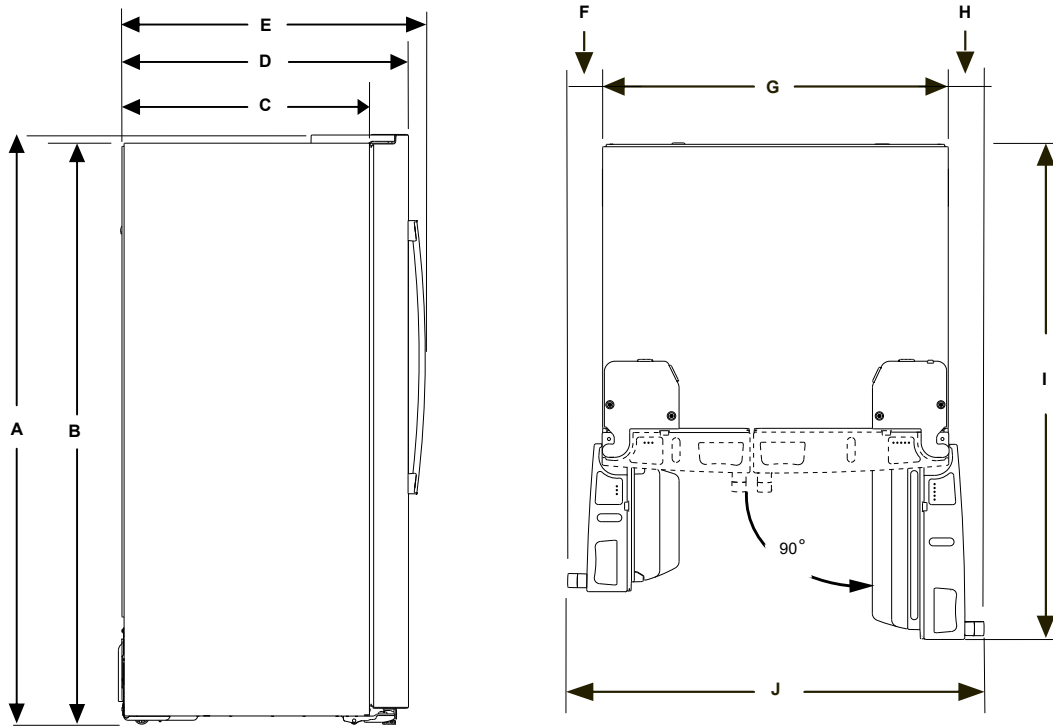

### GE® 24 Cu. Ft. Counter-Depth Side-By-Side Refrigerator with Internal Dispenser and In-Door Icemaker

Dimensions and Installation Information (inches)

Product Dimensions	Inches
Height to top of hinge and door (A)	69-15/16
Height to top of case (B)	68-15/16
Case depth without doors, without handles (C)	25-1/16
Depth with doors, without handles (D)	29-5/8
Overall depth with doors and handles (E)	31-5/8
Clearance from side of case to adjacent wall with freezer door open 90° (F)	3-11/16
Overall case width (G)	35-3/4
Clearance from side of case to adjacent wall with fresh food door open 90° (H)	3-3/4
Total depth with fresh food door open 90° (I)	46-7/8
Width with doors open 90°, including handles (J)	43-1/8

**Total Product Dimensions (WxHxD)**  
**35-3/4" x 69-15/16" x 31-5/8"**

Air Clearances	Inches
Each side	1/8
Top	1
Back	2

Water hook-ups fit in back air clearance when calculating installation depth.

Allow additional space for any necessary leveling adjustments.