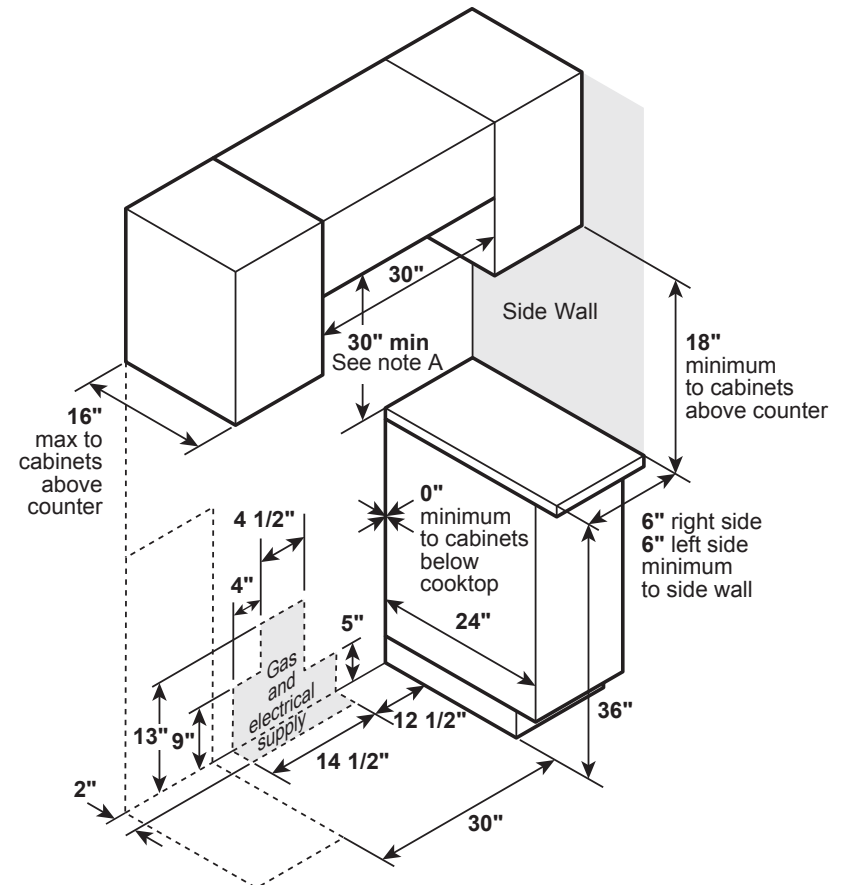

GAS PIPE AND ELECTRICAL OUTLET LOCATIONS

Note A: 30" Minimum to bare cabinet, see installation instructions heights less than 30"

For answers to your Monogram, GE Café™, GE Profile™ or GE Appliances product questions, visit our website at geappliances.com or call GE Answer Center® Service, 800.626.2000.