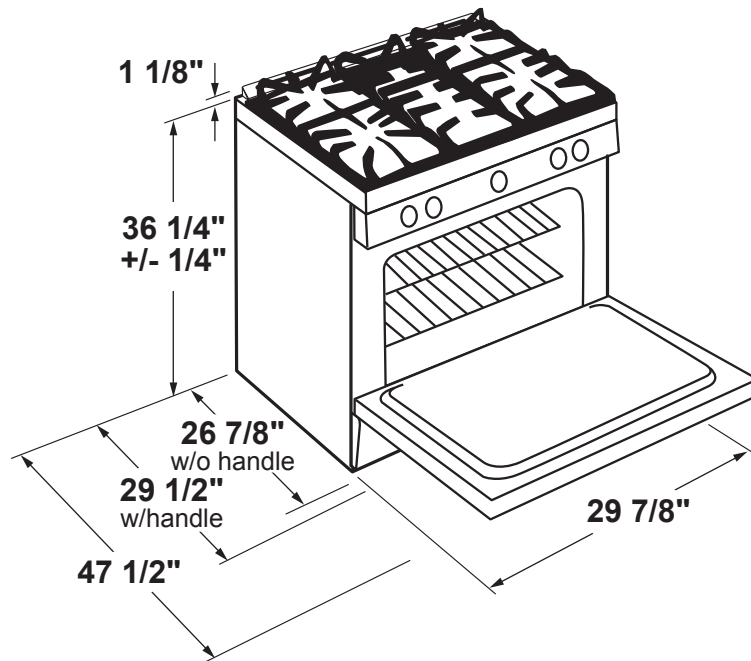

PGS930YP/BP

GE Profile™ 30" Smart Slide-In Front-Control Gas Fingerprint Resistant Range

NOTE: Door handle protrudes 3" from door face. Cabinets and drawers on adjacent 45° and 90° walls should be placed to avoid interference with the handle.

NOTE: Cabinets installed adjacent to slide-in ranges must have an adhesion spec of at least 194° temperature rating.

INSTALLATION INFORMATION: Before installing, consult installation instructions packed with product for current dimensional data.

For all installations, install the required rear trim to back of range with 4 screws provided.