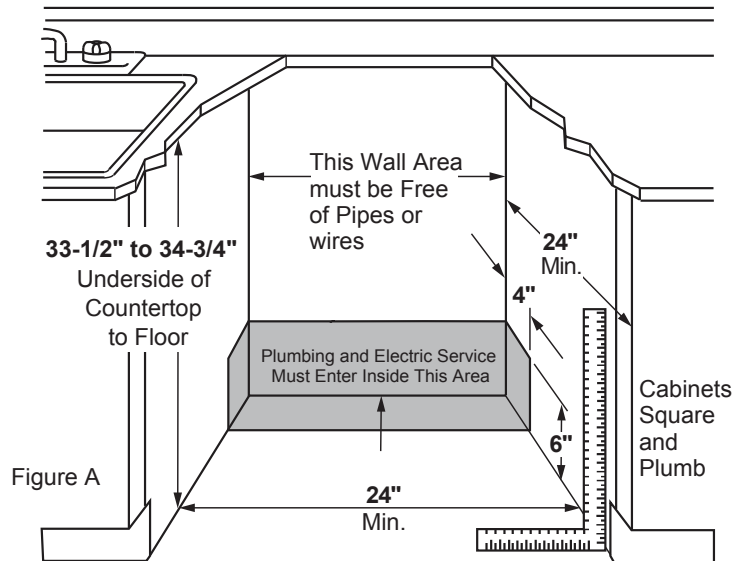

GDP695SSM/SBM

GE® Stainless Steel Interior Dishwasher with Hidden Controls

DIMENSIONS AND INSTALLATION INFORMATION (IN INCHES)

ELECTRICAL RATING

Voltage AC.....	120
Hertz.....	60
Total connected load amperage.....	7.2
Calrod® heater watts max.....	800/500

For use on adequately wired 120-volt, 15-amp circuit having 2-wire service with a separate ground wire. This appliance must be grounded for safe operation.

INSTALLATION INFORMATION: Before installing, consult installation instructions packed with product for current dimensional data.