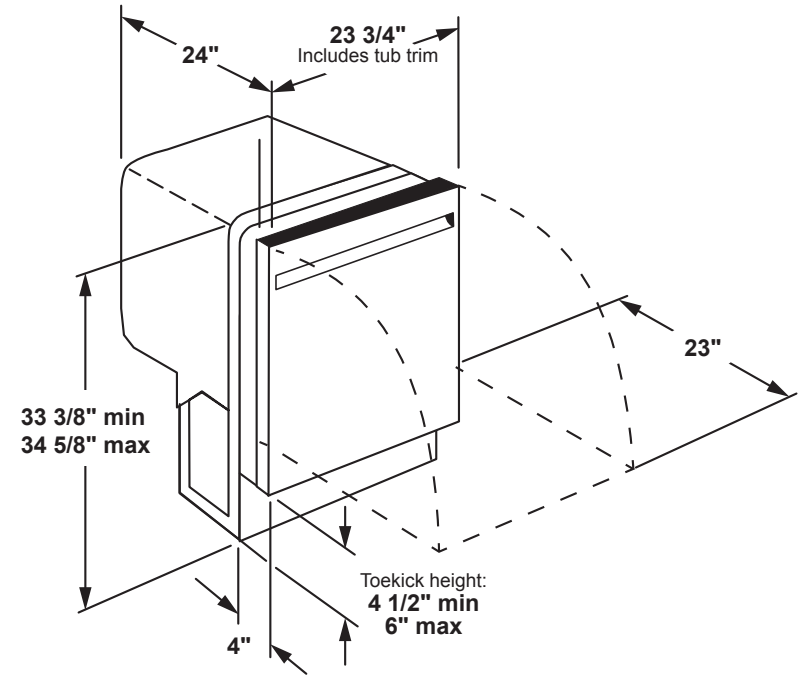

GDP695SSM/SBM

GE® Stainless Steel Interior Dishwasher with Hidden Controls

DIMENSIONS AND INSTALLATION INFORMATION (IN INCHES)

ELECTRICAL RATING

Voltage AC.....	120
Hertz.....	60
Total connected load amperage.....	7.2
Calrod® heater watts max.....	800/500

For use on adequately wired 120-volt, 15-amp circuit having 2-wire service with a separate ground wire. This appliance must be grounded for safe operation.

INSTALLATION INFORMATION: Before installing, consult installation instructions packed with product for current dimensional data.

Easy touch adjustable upper rack with 2 Stem Safe shelves – Quickly adjust the upper rack 2 inches up or down to accommodate tall glassware and 10 ½" plates with plenty of room in the bottom rack for large platters and cookie sheets