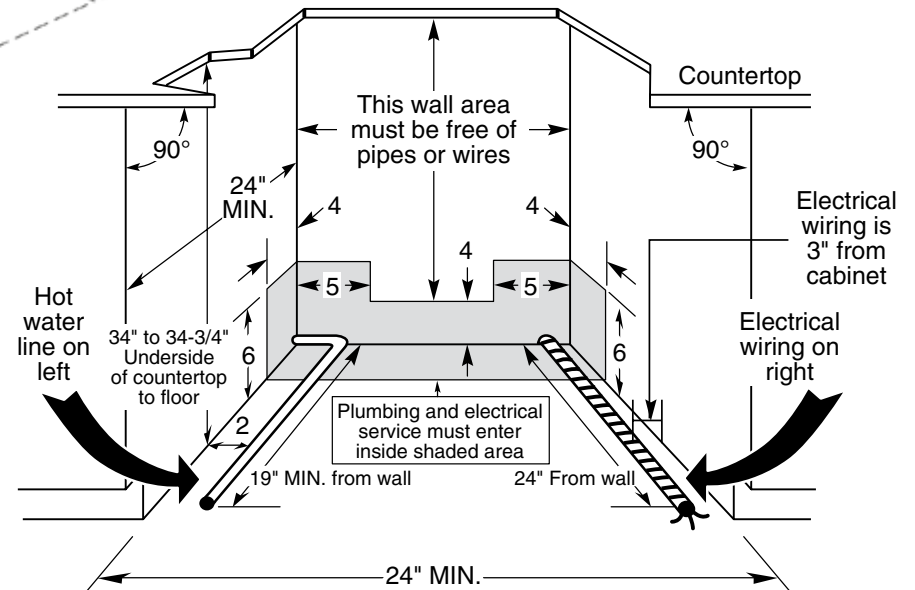

GDT530PGD/PSD

GE® Dishwasher with Hidden Controls

Dimensions and Installation Information (in inches)

Electrical Rating

Voltage AC.....	120
Hertz.....	60
Total connected load amperage.....	9.9
Calrod® heater watts.....	615/800

For use on adequately wired 120-volt, 15-amp circuit having 2-wire service with a separate ground wire. This appliance must be grounded for safe operation.

Installation Information: Before installing, consult installation instructions packed with product for current dimensional data.