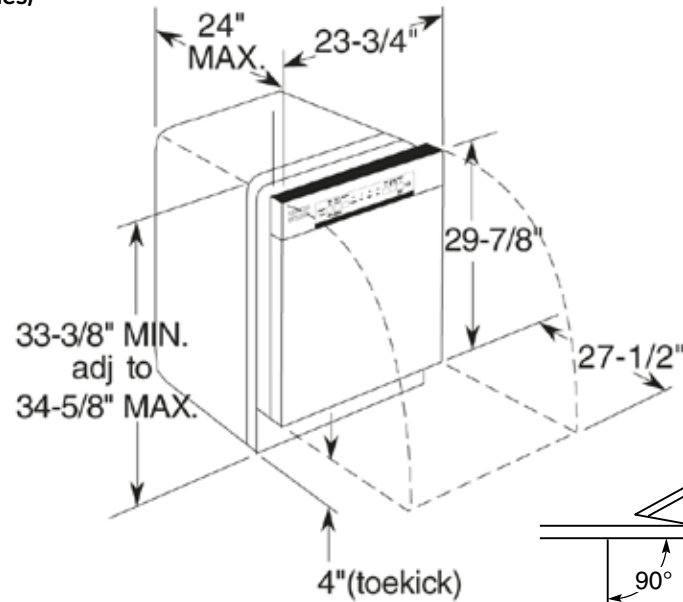

GDT530PGD/PSD

GE® Dishwasher with Hidden Controls

Dimensions and Installation Information (in inches)

Electrical Rating

Voltage AC.....	120
Hertz.....	60
Total connected load amperage.....	9.9
Calrod® heater watts.....	615/800

For use on adequately wired 120-volt, 15-amp circuit having 2-wire service with a separate ground wire. This appliance must be grounded for safe operation.

Installation Information: Before installing, consult installation instructions packed with product for current dimensional data.