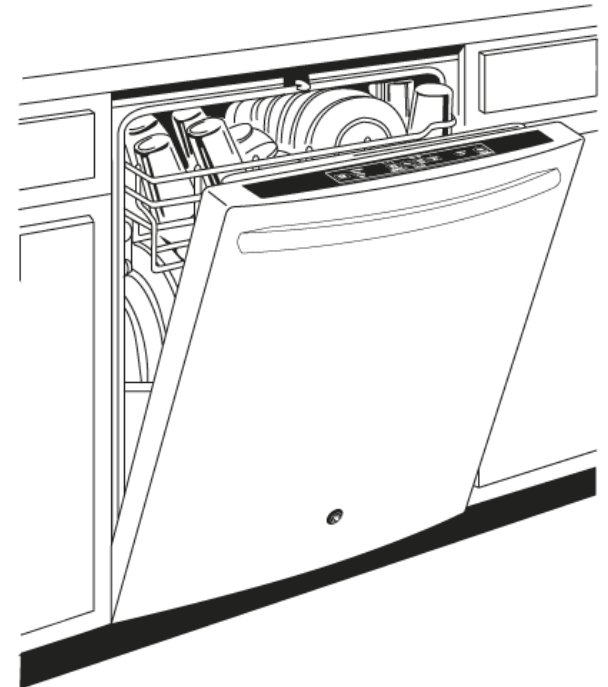

GDT530PGD/PSD

GE® Dishwasher with Hidden Controls

Features and Benefits

- GE's most advanced wash system - Consistently clean, dry and sanitized dishes are ensured with GE's most advanced wash system, combining 65% more wash power* with advanced performance features *Wash power delivered to each rack. Compared to previous GE models
- Piranha™ Hard Food Disposer with Removable Filter - To ensure consistently clean items, this stainless steel blade rotates at 3,600 RPM to pulverize food particles. The disposer helps to prevent large particles from clogging the wash arms
- Steam Prewash - Loosens tough soils before any cycle, virtually eliminating the need for soaking or pre-rinsing dishes
- Easy Access Silverware Baskets - To help make loading silverware and small items easy, two baskets offer plenty of space, while dedicated silverware jets ensure table-ready results
- Adjustable Upper Rack - Fitting plates up to 10½" and other tall items in the upper rack is possible with an adjustment
- Wash Your Way Customizable Rack - Easy loading and unloading is assured with the ability to adjust the direction of the lower rack tines based on your kitchen layout
- Pearlescent dark gray racks with ball tip tines - Offer durability and secure dishes
- 51 dBA with status light on door - Nearly silent two-pump system cleans dirty dishes without disruption
- Dedicated Silverware Jets - Get table-ready silverware thanks to powerful jets that focus on silverware baskets in multiple locations
- Model GDT530PSDSS - Stainless steel
- Model GDT530PGDWW - White on white
- Model GDT530PGDBB - Black on black