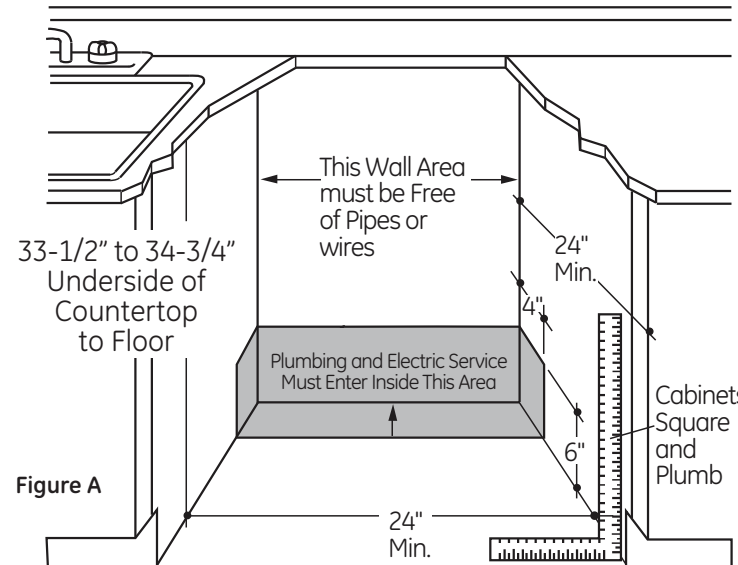

GDF610PGJ/PMJ/PSJ

GE® Dishwasher with Front Controls

DIMENSIONS AND INSTALLATION INFORMATION (IN INCHES)

ELECTRICAL RATING

Voltage AC	120
Hertz.....	60
Total connected load amperage.....	7.1
Calrod® heater watts	415/800

For use on adequately wired 120-volt, 15-amp circuit having 2-wire service with a separate ground wire. This appliance must be grounded for safe operation.

For answers to your Monogram,® GE Profile™ or GE® appliance questions, visit our website at geappliances.com or call GE Answer Center® service, 800.626.2000.