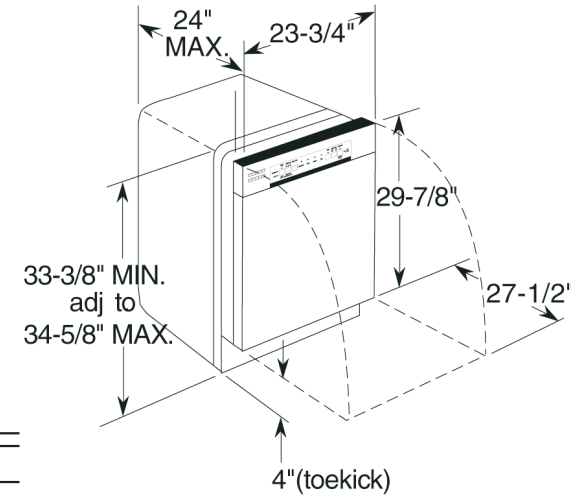

GDF610PGJ/PMJ/PSJ

GE® Dishwasher with Front Controls

DIMENSIONS AND INSTALLATION INFORMATION (IN INCHES)

ELECTRICAL RATING

Voltage AC	120
Hertz.....	60
Total connected load amperage.....	7.1
Calrod® heater watts	415/800

For use on adequately wired 120-volt, 15-amp circuit having 2-wire service with a separate ground wire. This appliance must be grounded for safe operation.

For answers to your Monogram,® GE Profile™ or GE® appliance questions, visit our website at geappliances.com or call GE Answer Center® service, 800.626.2000.