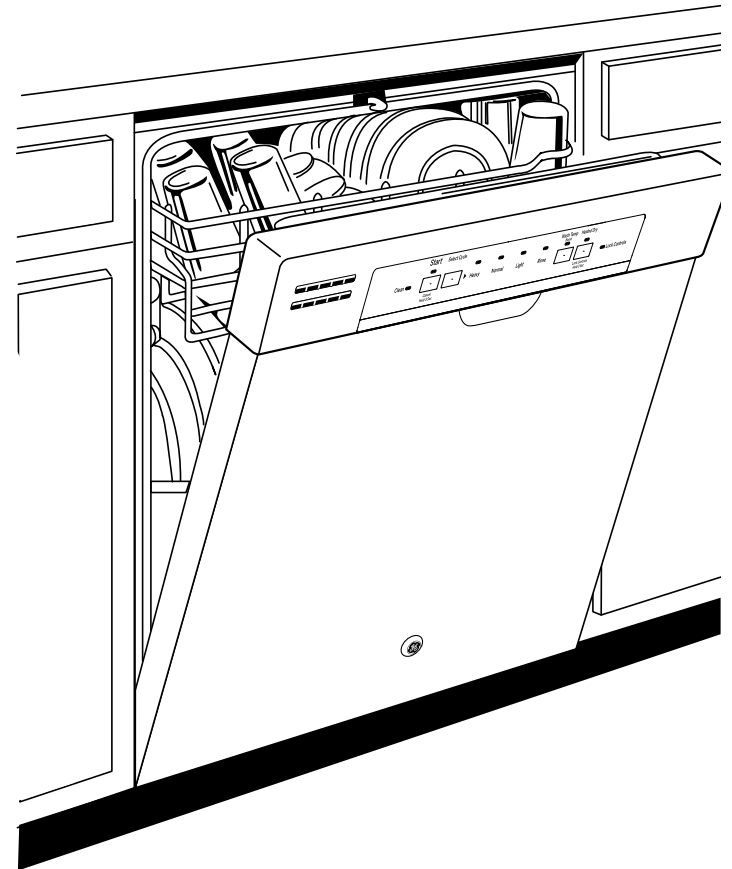

GDF510PGJ/PSJ/PMJ

GE® Dishwasher with Front Controls

FEATURES AND BENEFITS

Piranha™ hard food disposer with removable filter – To ensure consistently clean items, this stainless steel blade rotates at 3,600 RPM to pulverize food particles and helps to prevent large particles from clogging the wash arms

Dedicated Silverware Jets – Get table-ready silverware thanks to powerful jets that focus on silverware baskets in multiple locations

SpaceMaker® silverware basket – Enjoy table-ready silverware and loading flexibility with this unique basket that can be placed on the rack or onto the door

55 dBA with status light on door – A dishwasher this quiet has a status light to let you know it is running

Cabinet depth installation – Achieving an attractive, flush appearance that complements and blends in with cabinetry is possible with a unique design that doesn't reduce rack capacity

Clean design inner door – The clean, attractive appearance features no visible hardware, so it's also easy to maintain

Model GDF510PSJSS – Stainless steel

Model GDF510PGJWW – White on white

Model GDF510PGJBB – Black on black

Model GDF510PMJSA – Silver

GE APPLIANCES

As an ENERGY STAR® partner, GE has determined that this product meets the ENERGY STAR guidelines for energy efficiency.

Specification Created 5/15