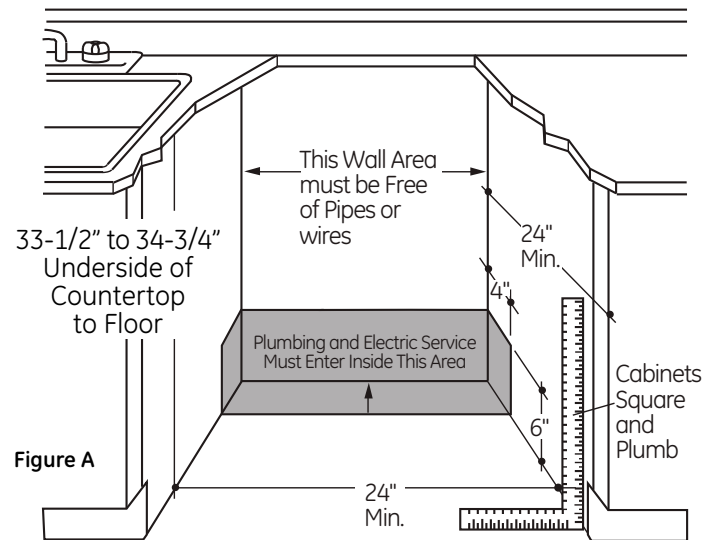

GDF510PGJ/PSJ/PMJ

GE® Dishwasher with Front Controls

DIMENSIONS AND INSTALLATION INFORMATION (IN INCHES)

ELECTRICAL RATING

Voltage AC	120
Hertz.....	60
Total connected load amperage.....	7.1
Calrod® heater watts	415/800

For use on adequately wired 120-volt, 15-amp circuit having 2-wire service with a separate ground wire. This appliance must be grounded for safe operation.

GE APPLIANCES

For answers to your Monogram,® GE Profile™ or GE® appliance questions, visit our website at geappliances.com or call GE Answer Center® service, 800.626.2000.