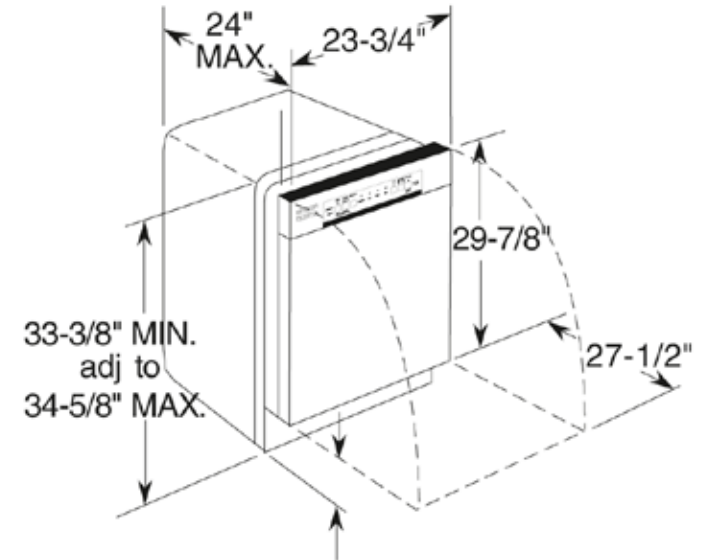

GDF510PGJ/PSJ/PMJ

GE® Dishwasher with Front Controls

DIMENSIONS AND INSTALLATION INFORMATION (IN INCHES)

ELECTRICAL RATING

Voltage AC	120
Hertz.....	60
Total connected load amperage.....	7.1
Calrod® heater watts	415/800

For use on adequately wired 120-volt, 15-amp circuit having 2-wire service with a separate ground wire. This appliance must be grounded for safe operation.

GE APPLIANCES

For answers to your Monogram,® GE Profile™ or GE® appliance questions, visit our website at geappliances.com or call GE Answer Center® service, 800.626.2000.