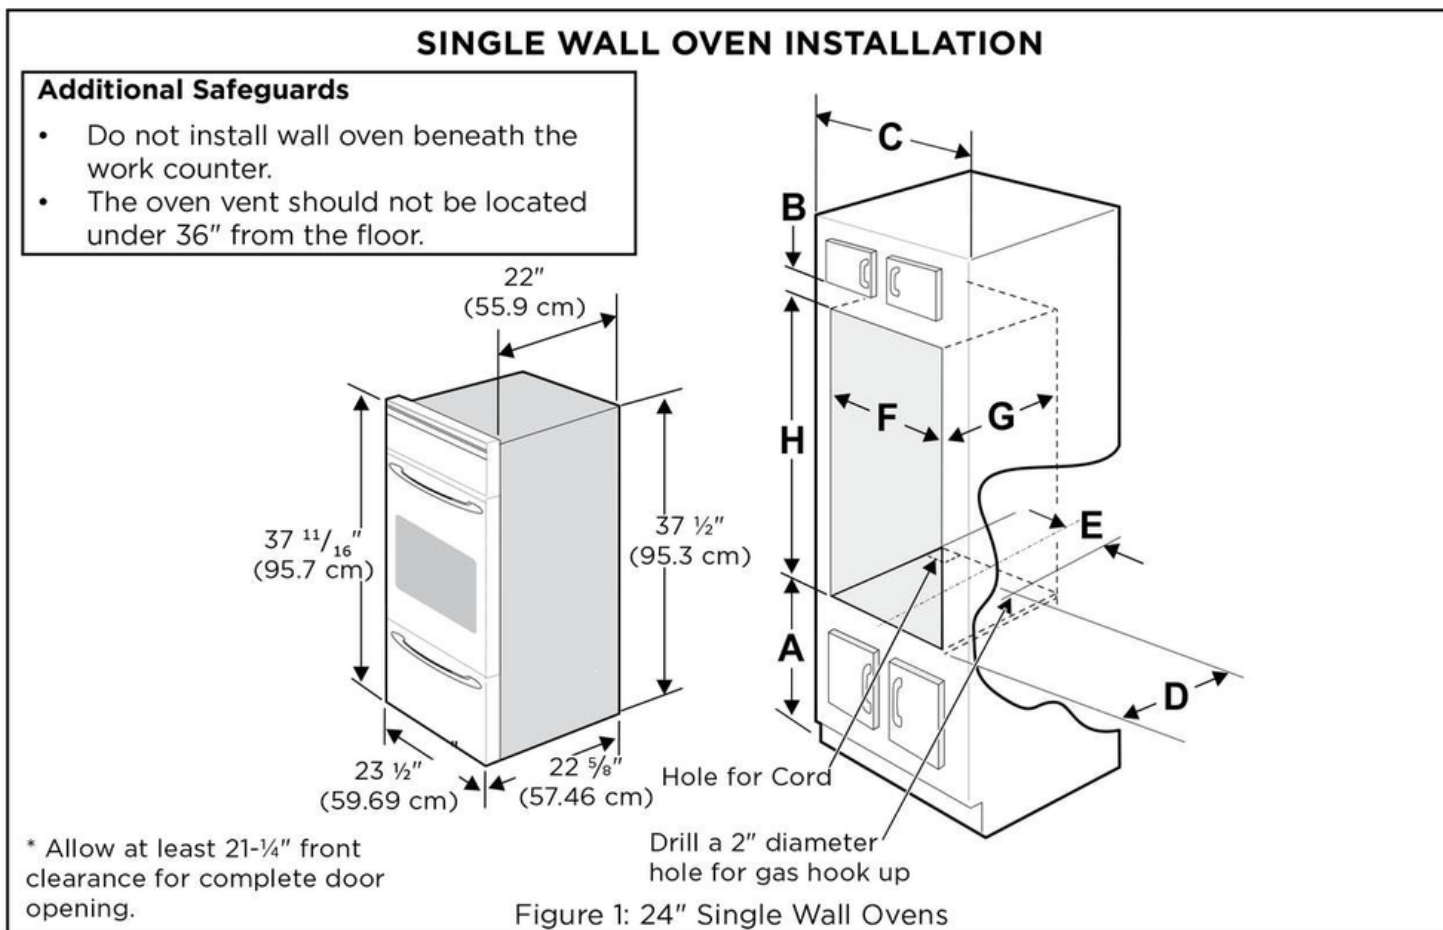

Controls

Control Lock	Yes
Sabbath Mode	Yes

Dimensions and Volume

Height	37 11/16"
Width	23 1/2"
Depth	22 5/8"
Depth With Door 90° Open	40 15/16"
Depth With Handle	25 3/16"
Oven Interior Height	15 1/2"
Oven Interior Width	18 11/16"
Oven Interior Depth	17 3/8"
Minimum Cutout Height	37 1/2"
Minimum Cutout Width	22 1/2"
Minimum Cutout Depth	23 1/2"
Maximum Cutout Height	38"
Oven Capacity	2.8 Cu. Ft.

Installation

L.P Conversion Kit Included	Yes
-----------------------------	-----

Certifications and Approvals

Star-K Certification	Yes
----------------------	-----

Accessories

Optional Air Fry Tray Part Number	FG24AIRFTRY
-----------------------------------	-------------

Installation Diagram

CABINET DIMENSIONS				CUT-OUT DIMENSIONS			
A	B	C	D	E	F	G	H
10" Min (25.4 cm Min.)	1 1/2" Min. (3.8 cm Min.)	24" Min. (61 cm Min.)	19 7/16" (49.4 cm)	4 5/16" (11 cm)	22 1/2" (57.2 cm)	23 1/2" (59.7 cm)	37 1/2" Min. (95.3 Min.)
27 1/2" Max. (69.9 cm Max.)							38" Max. (96.5 Max.)