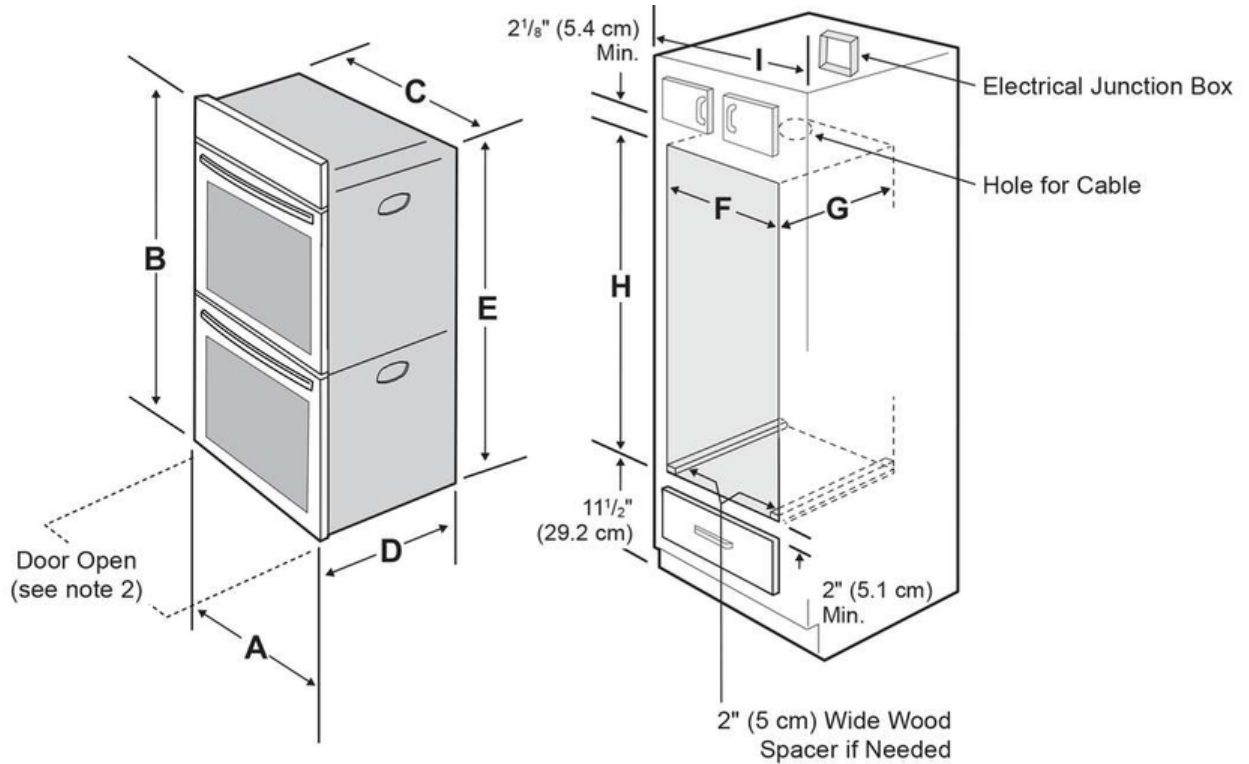

Frigidaire Gallery

30" Double Electric Wall Oven with Total Convection GCWD3067AF, GCWD3067AD

Version : 08/21

NOTES:

1. Allow at least 23" (58.4 cm) clearance in front of oven for door depth when it is open.
2. Dimension G (cutout depth) is critical to the proper installation of the built-in oven. If the oven trim does not butt against the cabinet, or if noise is heard on convection models, verify dimension G to assure it is according to the required dimension.
3. For a cutout height greater than the maximum (H), add one 2" (5 cm) wide wood shim of appropriate height to each side of the opening under the appliance side rails. A trim kit may be purchased through a dealer, service, or on the brand website.

PRODUCT DIMENSIONS					
A	B	C	D		E
29⁷/₈ (75.9 cm)	50³/₄ (128.9 cm)	28⁷/₁₆ (72.2 cm)	25³/₁₆ (63.9 cm)		48⁷/₈ (124.1 cm)
CUTOUT DIMENSIONS AND CABINET WIDTH					
F		G	H. Standard Height (**Others, see note 3)		I
Min.	Max.	Min.	Min.	Max.	
28¹/₂ (72.4 cm)	29 (73.7 cm)	23¹/₂ (59.7 cm)	48⁷/₈ (124.1 cm)	50¹/₄ (127.6 cm)	30¹/₈ (76.5 cm) Min

Note: For planning purposes only. Always consult local and national electric, gas and plumbing codes.

Refer to Product Installation Guide for detailed installation instructions on the web at frigidaire.com / frigidaire.ca

Specifications subject to change. Accessories information available on the web at frigidaire.com / frigidaire.ca

USA • 10200 David Taylor Drive • Charlotte, NC 28262 • 1-800-FRIGIDAIRE • frigidaire.com

CANADA • 5855 Terry Fox Way • Mississauga, ON L5V 3E4 • 1-800-265-8352 • frigidaire.ca