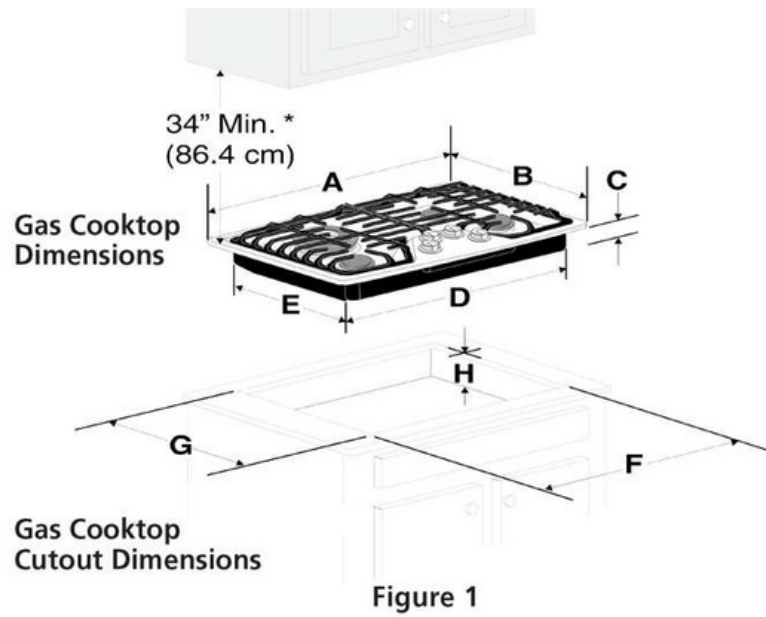

#### Dimensions and Volume

Height	2 7/16"
Width	30"
Depth	21"
Cutout Height	7 1/2"
Maximum Cutout Width	29 5/16"
Minimum Cutout Width	27 1/4"
Maximum Cutout Depth	20"
Minimum Cutout Depth	19"

### PRODUCT DIMENSIONS

MODEL	A. WIDTH	B. DEPTH	C. HEIGHT	D. BOX WIDTH	E. BOX DEPTH
30" Gas Cooktop	30" (76.2 cm)	21" (53.3 cm)	2 7/16" (6.2 cm)	27" (68.6 cm)	18 7/8" (47.9 cm)

### CUTOUT DIMENSIONS

MODEL	F. WIDTH		G. DEPTH		H. HEIGHT BELOW COOKTOP
	MINIMUM	MAXIMUM	MINIMUM	MAXIMUM	
30" Gas Cooktop	27 ¼" (69.2 cm)	29 5/16" (74.3 cm)	19" (48.3 cm)	20" (50.8 cm)	7.5" (19.0 cm)