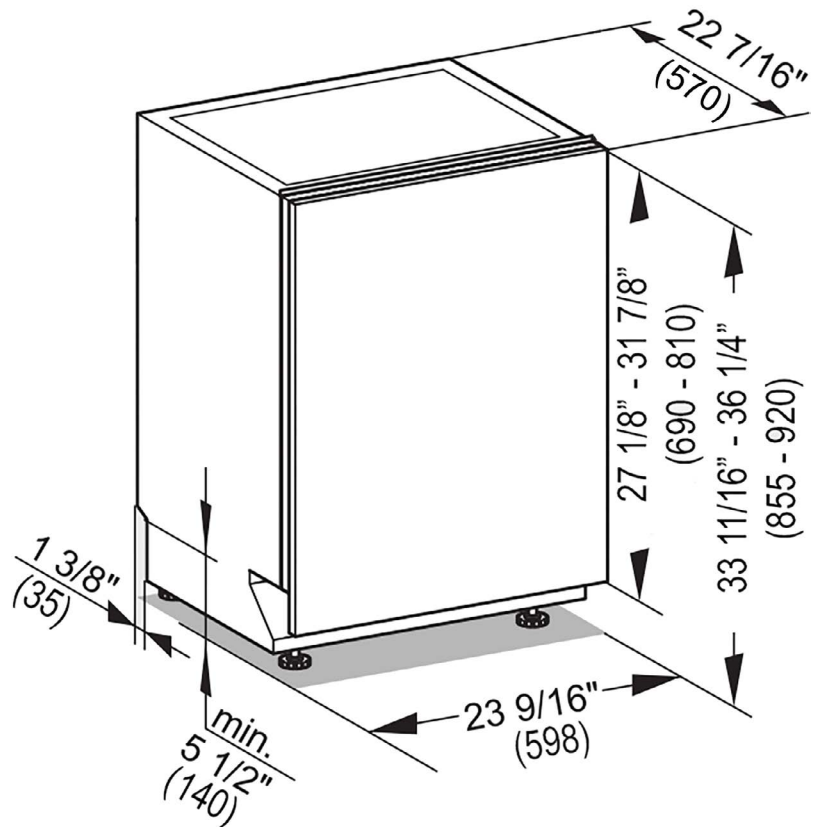

MATERIAL

11947240

SPECIFICATIONS	
Overall Unit Dimensions	23 ⁹ / ₁₆ " (598 mm) W x 33 ¹¹ / ₁₆ " - 36 ¹ / ₄ " (855 - 920 mm) H x 22 ⁷ / ₁₆ " (570 mm) D [Depth does not include door panel]
Niche	
Minimum Cabinet Niche Opening	23 ⁵ / ₈ " (600 mm) W x 33 ³ / ₄ " (857 mm) H x 22 ⁷ / ₁₆ " (570 mm) D
Plumbing	
Water Supply Requirements	<ul style="list-style-type: none"> • Cold or Hot (max 150°F/65°C) water connection • Male 3/8" compression fitting • Water pressure range 7.25 psi (0.5 bar) and 145 psi (10 bar)
Water Connection Line (Supplied)	Length: 5 ft (1.5 m) Female 3/8" compression.
Drain Hose (Supplied)	Length: 5 ft (1.5 m) 7/8" (22 mm) internal diameter
Electrical	
Electrical Requirements	110V / 120V, 60Hz, 15 Amps
Power Cord (Convertible to hardwire)	NEMA 5-15 plug, 5 ft (1.52 m)
Shipping	
Shipping Weight	121 lbs (55 kg)
Shipping Dimensions	27 ¹ / ₈ " W x 38 ¹ / ₈ " H x 26 ³ / ₈ " D

PRODUCT DIMENSIONS

CUTOUT DIMENSIONS