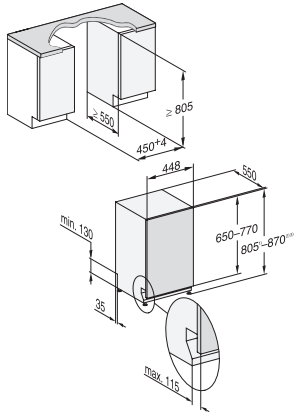

G 5482 SCVi SL

Fully integrated dishwasher, 18" (45 cm)

in tried-and-tested Miele quality at an affordable entry-level price.

EAN: 4002516376170 / Material number: 11636760 / Old Material Number: 21548262USA

Total connected load in kW	1.40
Voltage in V	120
Fuse rating in A	15
Number of phases	1
Electrical frequency standard	60
Length of water inlet hose in ft (m)	5 (1.50)
Length of water drain hose in ft (m)	5 (1.50)
Length of electrical wire in ft (m)	4 (1.20)
Min. front panel weight in kg	2.0
Max. front panel weight in kg	8.0

G 5482 SCVi SL

Fully integrated dishwasher, 18" (45 cm)

in tried-and-tested Miele quality at an affordable entry-level price.

G7000, fully integrated dishwasher, 45cm (installation drawing)

- 1) Plinth height 35-155 mm, 2) Plinth height 100-220 mm,
- 3) Appliance height max. 970 mm with plinth height conversion kit (Mat.-Nr. 6.394.761),