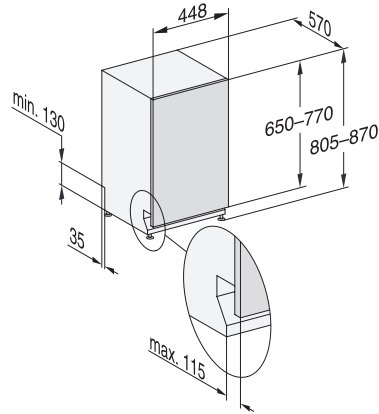

Total connected load in kW	1.40
Voltage in V	120
Fuse rating in A	15
Number of phases	1
Electrical frequency standard	60
Length of water inlet hose in ft (m)	5 (1.50)
Length of water drain hose in ft (m)	5 (1.50)
Length of electrical wire in ft (m)	4 (1.20)
Min. front panel weight in kg	2.0
Max. front panel weight in kg	8.0

G 5482 SCVi SL

Fully integrated dishwasher, 18" (45 cm)

in tried-and-tested Miele quality at an affordable entry-level price.

G7000, fully integrated dishwasher, 45cm (installation drawing)

- 1) Plinth height 35-155 mm, 2) Plinth height 100-220 mm,
- 3) Appliance height max. 970 mm with plinth height conversion kit (Mat.-Nr. 6.394.761),

G7000, fully integrated dishwasher, 45cm (installation drawing)