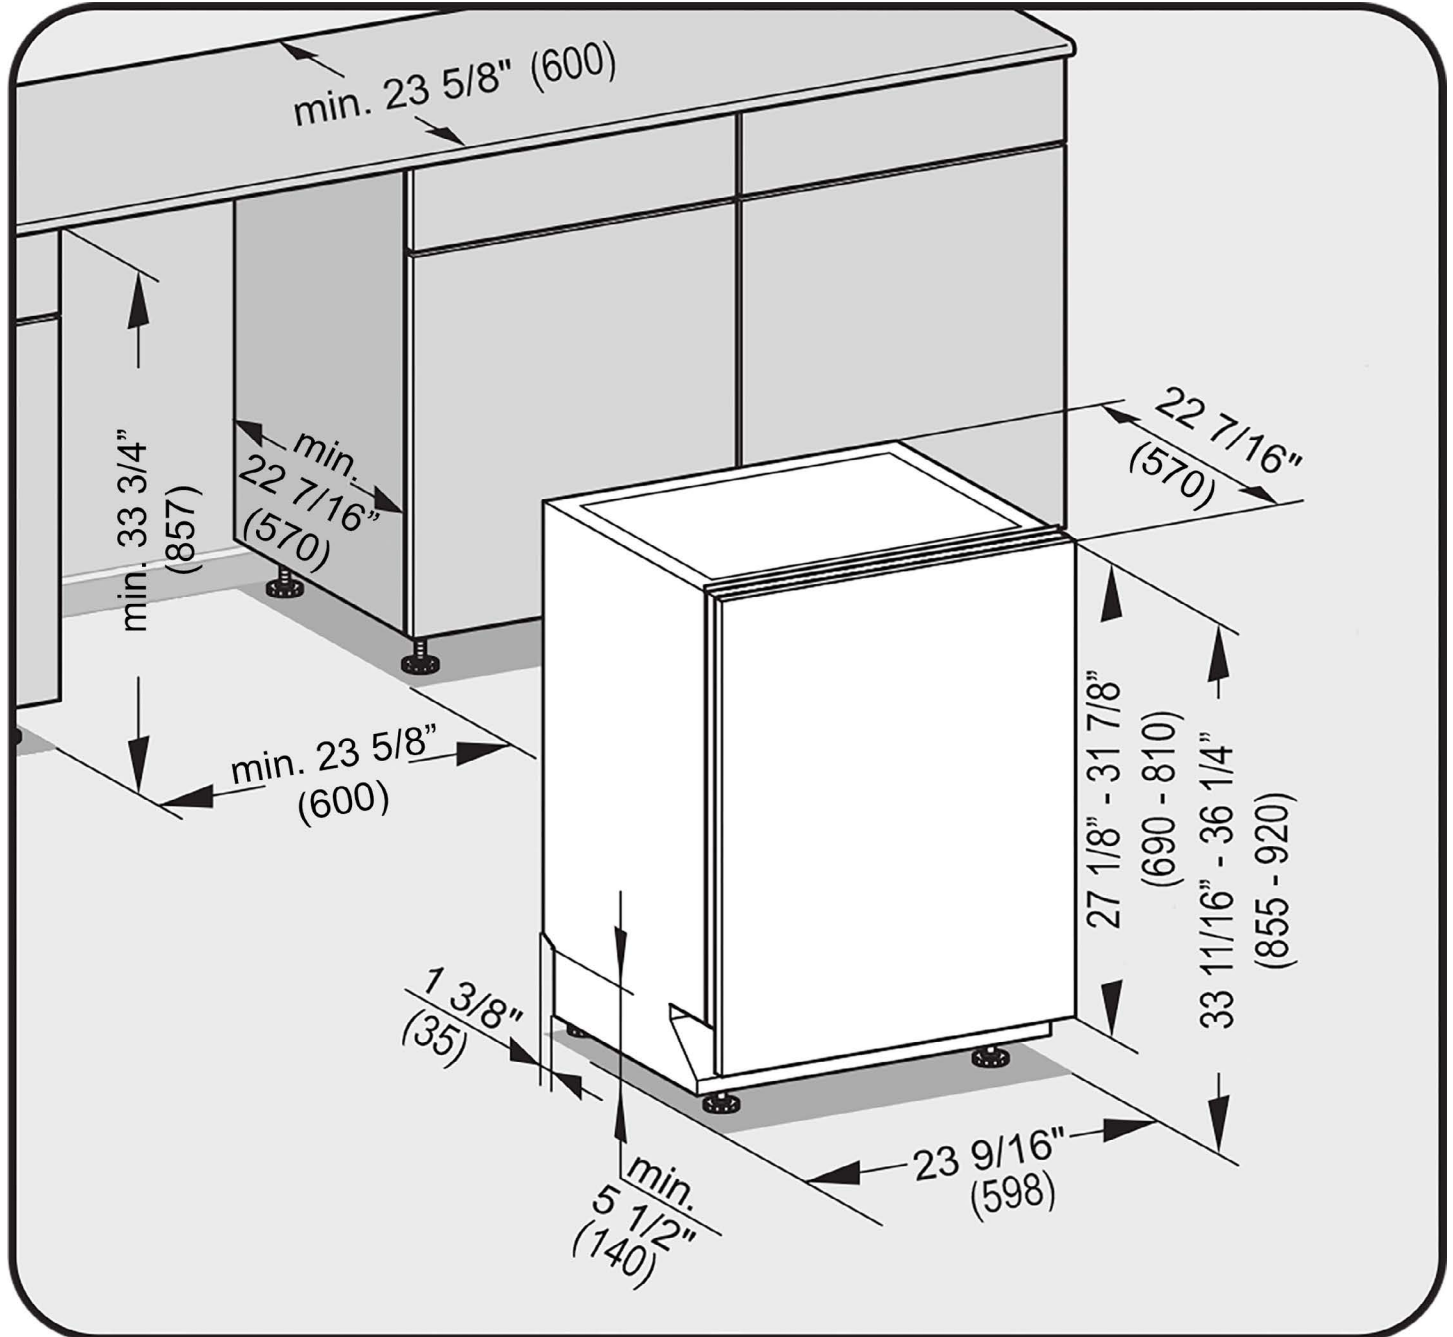

INSTALLATION SPECIFICATIONS