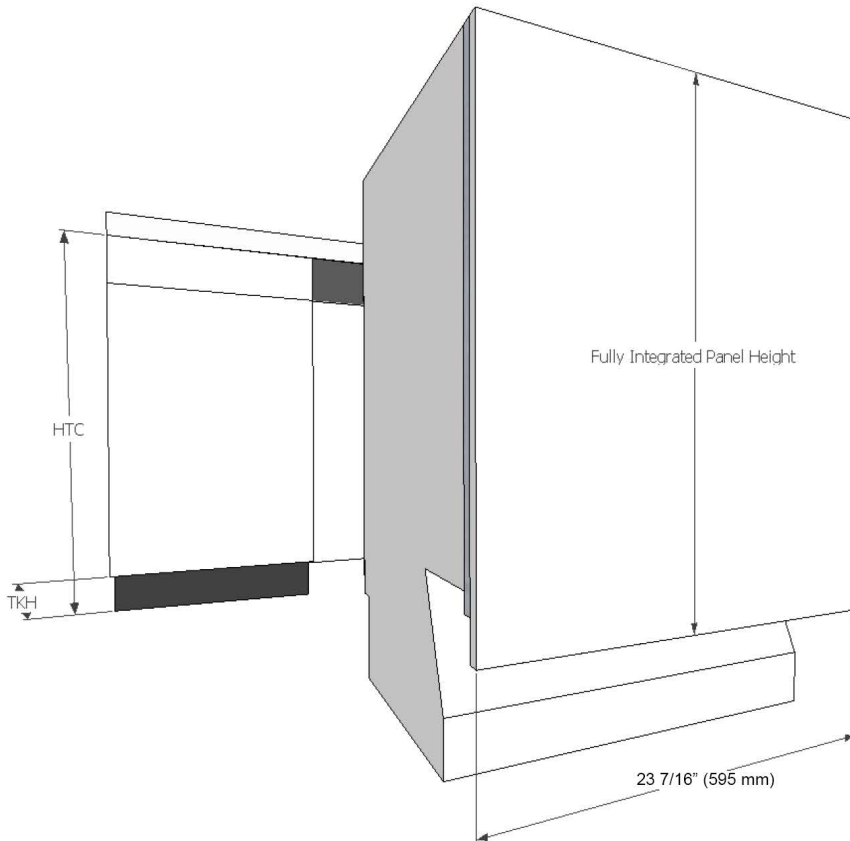

SPECIFICATIONS	
Overall Unit Width	23 ⁹ / ₁₆ " (598mm)
Overall Unit Height	33 ¹¹ / ₁₆ " - 36 ¹ / ₄ " (855 - 920mm)
Overall Unit Depth	22 ⁷ / ₁₆ " (570mm)
Niche	
Minimum Cabinet Opening Width	23 ⁵ / ₈ " (600mm)
Minimum Cabinet Opening Height	33 ³ / ₄ " (857mm)
Minimum Cabinet Opening Depth	22 ⁷ / ₁₆ " (570mm)
Plumbing	
Water Supply Requirements	May be connected to a cold or hot water supply up to a maximum of 140°F/60°C. Must be connected to a shut-off valve with a male 3/8" NPT. The water shut-off valve must be accessible after installation. The water pressure must be between 4.35 psi (0.3 bar) and may not exceed 145 psi (10 bar). If the pressure is higher than 145 psi (10 bar), a pressure reducing valve must be installed.
Water Connection Line	4' 11" (1.5m) flexible water intake hose is supplied with a 3/8 NPT connection.
Drain Hose	4' 11" (1.5m) flexible drain hose is supplied.
Electrical	
Electrical Requirements - Volts/Amps	110V / 120V, 60Hz, 15 Amps
Power Cord - Plug and length	Yes - NEMA 5-15 plug, 5' 6" (1.7m), Convertible to Hardwire
Shipping	
Shipping Weight	118 lbs (53.5kg)
Support	
Call Miele	800.843.7231
Miele Website	www.mieleusa.com
20/20 Link	2020technologies.com

Width: 23 7/16" (595 mm) in all Cases
Thickness: 3/4" (19 mm) in all Cases
Height: Determined using the following calculation:

$$\text{Panel Height} = \text{HTC} - \text{TKH}$$

HTC = Height to the underside of countertop
TKH = Toe kick height

Note: Control panel is along the top edge of the unit. It is not visible when the unit is closed. A handle **MUST** be located on front of panel in order to open unit. (Except K2o models).

Maximum panel height: 31 7/8" (810 mm)