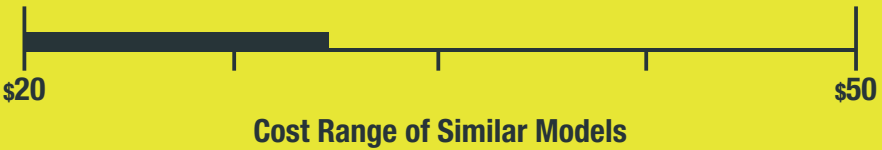

Estimated Yearly Operating Cost (when used with an electric water heater)

\$31

292 kWh

Estimated Yearly Electricity Use

\$27

Estimated Yearly Operating Cost
(when used with a natural gas water heater)

Your cost will depend on your utility rates and use.