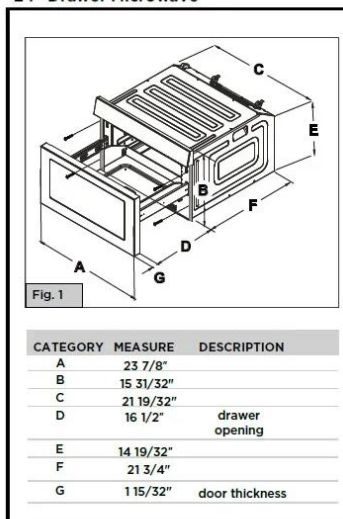

Installation Diagram

24" Drawer Microwave