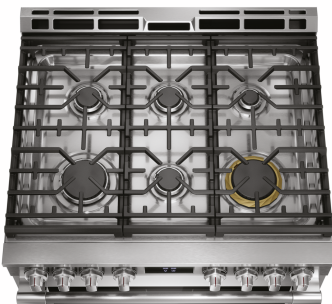

PCFG3080AF

30" Gas Range with No Preheat and Air Fry

The Frigidaire Professional 30" Front Control Gas Range with Total Convection, features our most powerful and advanced convection system, which enables cooking modes like No Preheat, Air Fry, Slow Cook, Steam Bake, Steam Roast, Convection Roast, Convection Bake and more! The flexible six burner cooktop includes our 18,000 BTU Even Temp™ burner and an integrated cast iron griddle. This range also features backlit LED knobs and our fingerprint resistant, Smudge-Proof® Stainless Steel finish.

Available Colors: Stainless Steel

Version: 04/24

Consumer Benefits

Total Convection System

Gives you maximum versatility in the kitchen, powering cooking modes like Air Fry, No Preheat, Slow Cook, Convection Bake, Steam Bake, Convection Roast, Steam Roast and more!

Air Fry

Make healthier and delicious meals for your entire family - right in your oven.

Six Burner Cooktop

The flexible six burner cooktop includes our powerful 18,000 BTU EvenTemp® burner and features an integrated cast iron griddle.

Product Photography

Product Specifications

Product Information

Product Line	Gas Range
Power Type	LP NG
Connected Appliance	No
UPC	810143400137

Cooking Controls Function

Adjustable Volume Feedback	Yes
Change between Continuous Bake Setting or 12-Hour Energy Saving Feature	Yes
Delayed Bake	Yes
Program Fahrenheit or Celsius	Yes
Silent Control Panel	Yes