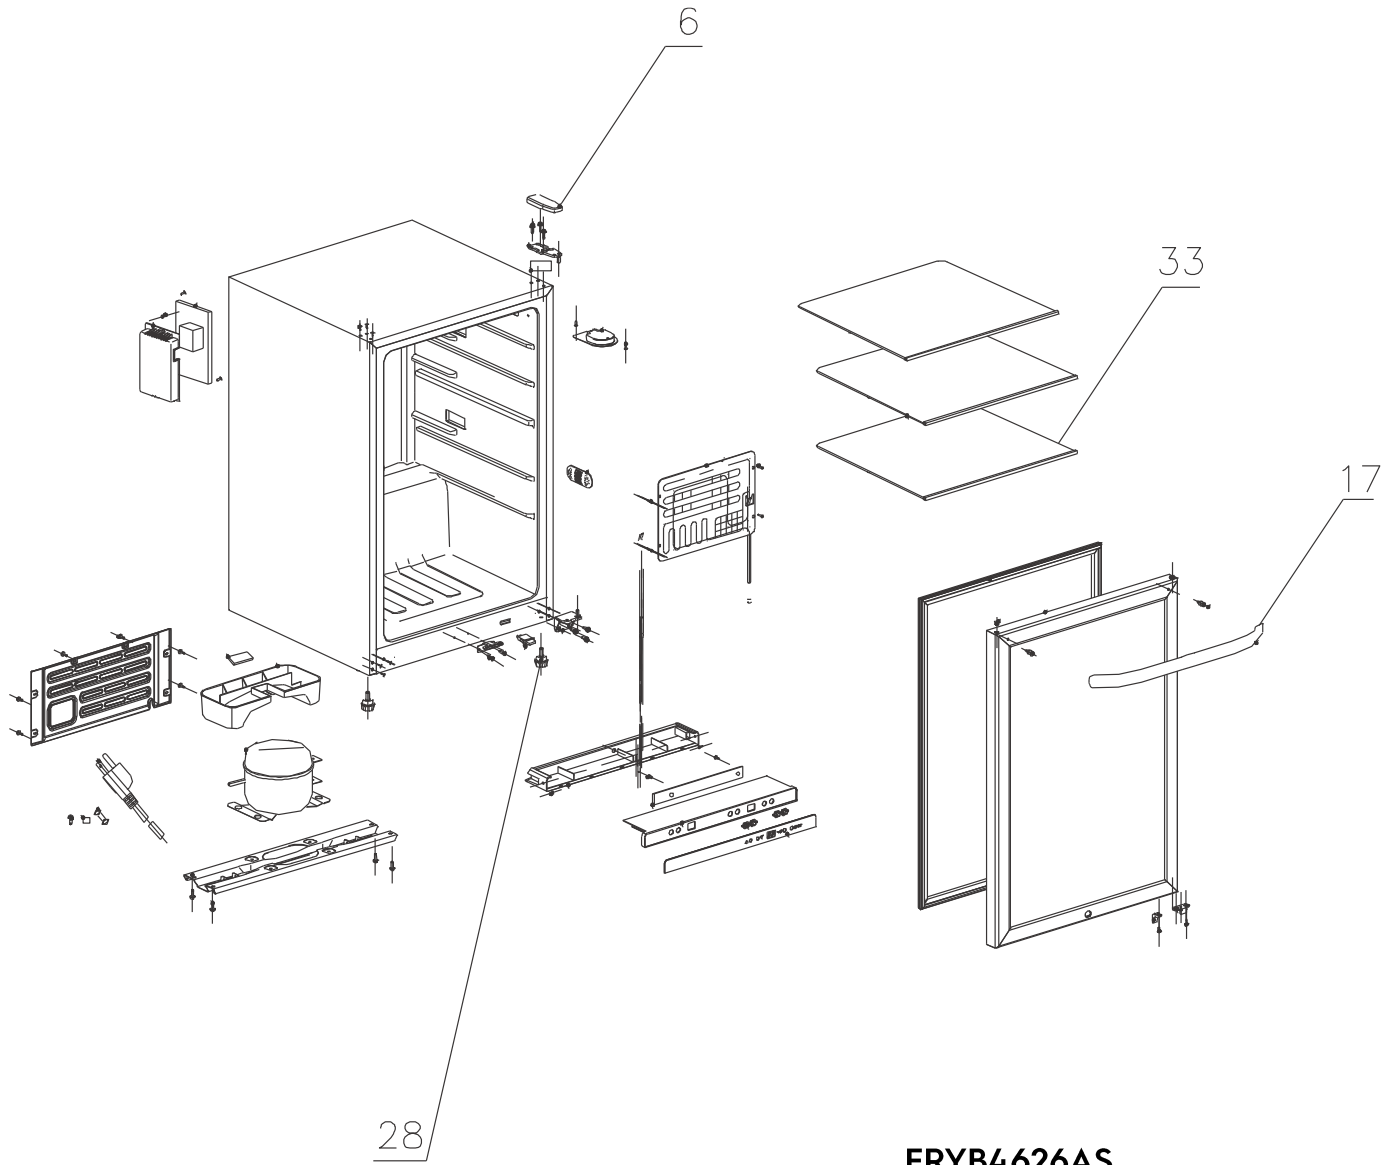

### **BEVERAGE CENTER**

Model No.  
**FRYB4626A**

Publication No.  
**5995750758**  
26/05/22  
(EN/SERVICE/)  
099

**RECOMMENDED SPARES**

**FRYB4626AS**

**RECOMMENDED SPARES**

---

<b>POS. NO</b>	<b>PART NO.</b>	<b>DESCRIPTION</b>
6	5304479782	Cover, top hinge
17	5304479812	Handle Assembly, door
28	5304479819	Foot, leveling screw, cabinet
33	4056034657	Glass shelf, wine