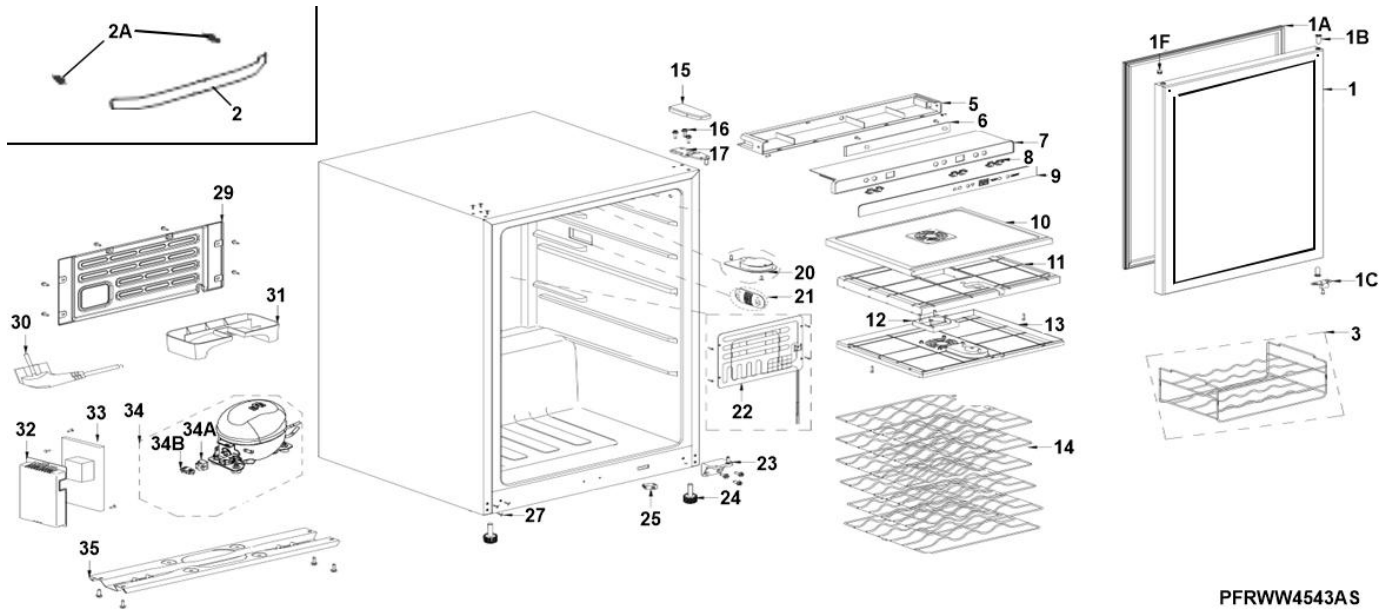

FRIGIDAIRE

Factory Parts Catalog

Product No.	FRWE4626AS
Base model	FRWE4626A
Series	Frigidaire
Market	North America
Color	stainless
Owner's Guide	A30847201

Frigidaire

P.O. BOX 8020
CHARLOTTE, NC 28262

WINE COOLER

Model No.
FRWE4626A

Publication No.
5995750808
26/05/25
(EN/SERVICE/)
099

RECOMMENDED SPARES

PFRWW4543AS

RECOMMENDED SPARES

POS. NO	PART NO.	DESCRIPTION
2	5304479812	Handle Assembly, door
14	4056034640	Wooden shelf assembly, wine
15	5304479782	Cover, top hinge
24	5304479819	Foot, leveling screw, cabinet