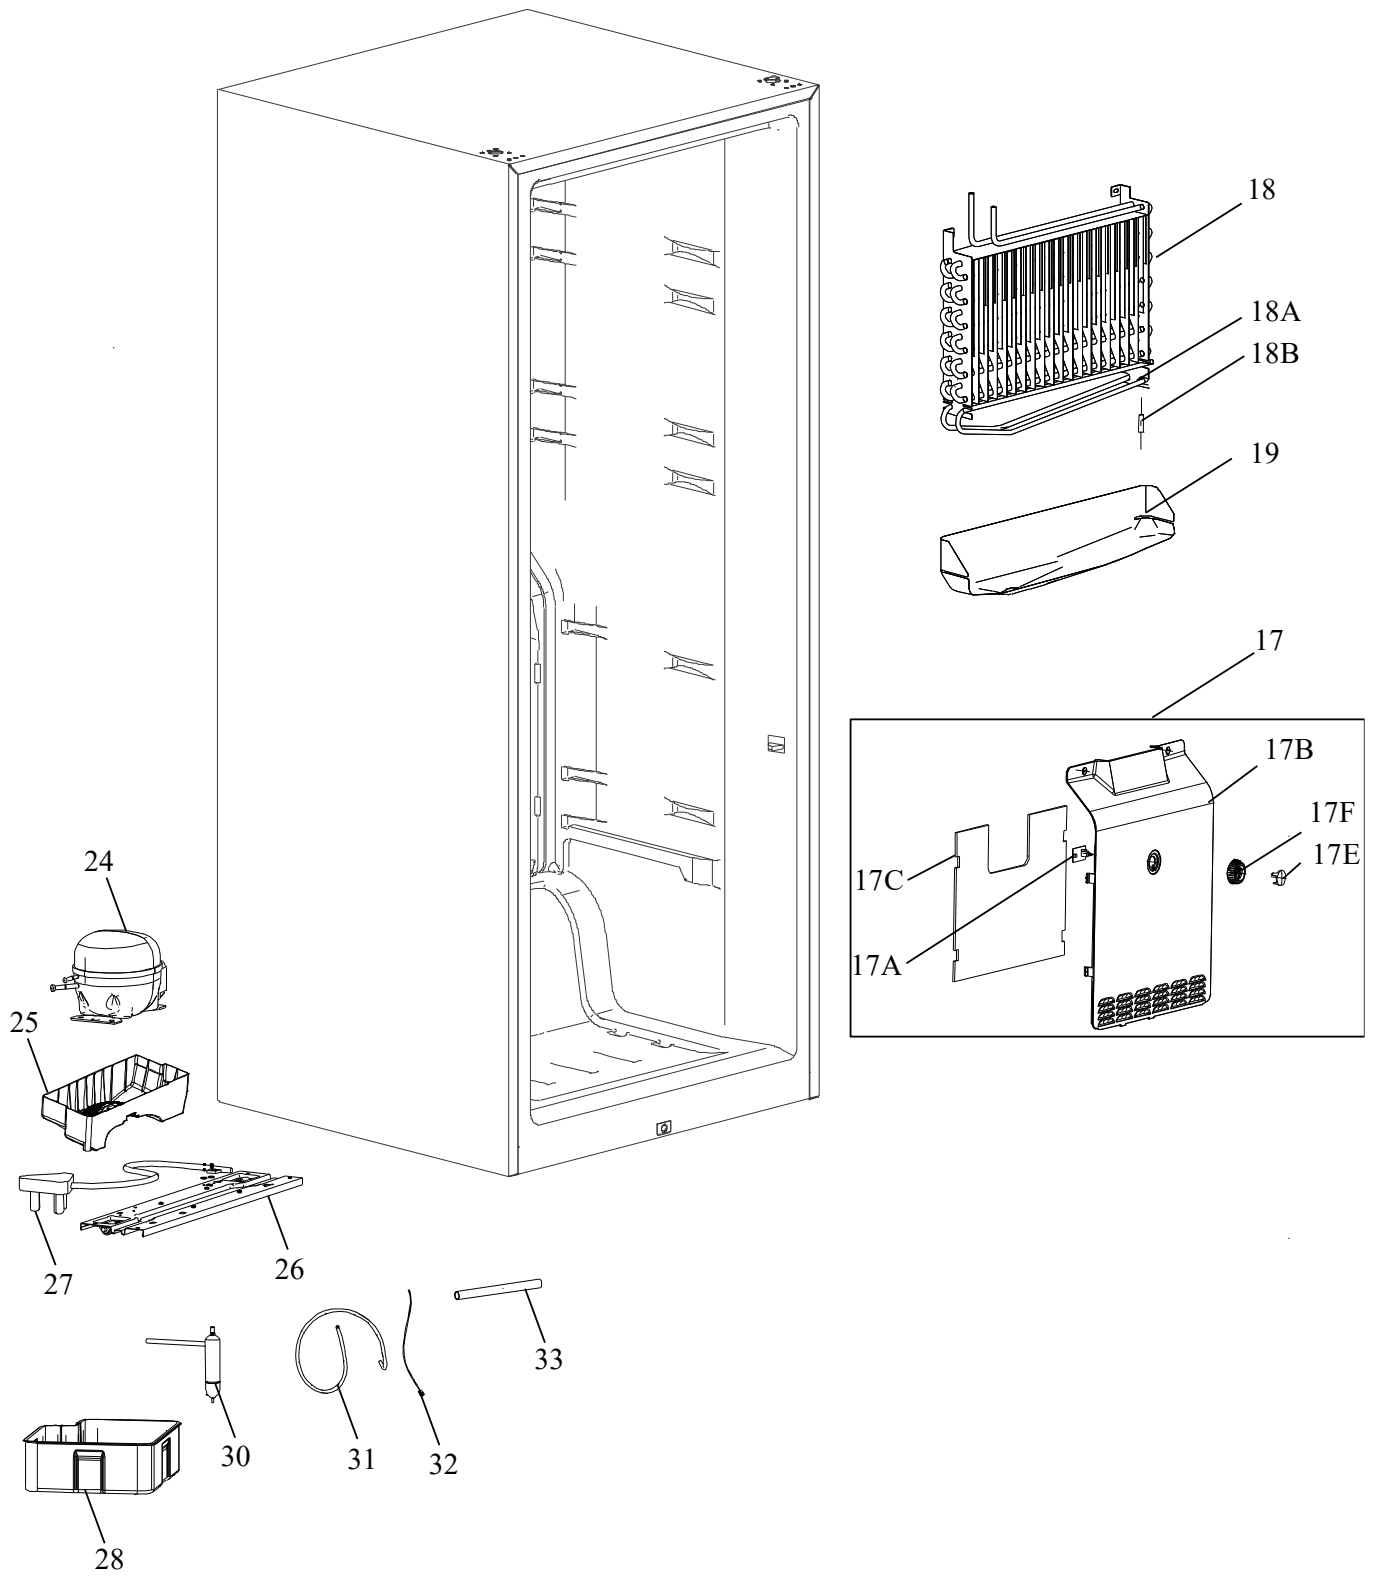

CABINET

CFRAE1626AW

CABINET

POS. NO	PART NO.	DESCRIPTION
1	4056033097	Front cover, pcb, plastic, black
2 #	4056023205	Configured electronic, pcb, VMU1113YB
3 #	5304521909	Light Assembly, indicator, power on
4	5304521877	Screw cover, hinge hole, upper, right
4A	4056030143	Screw cover, upper hinge, door, left
5	5304521526	Hinge, upper
6	4056030150	Hinge Cover, upper, right
6A	5304521527	Cover hinge, upper, left
7A	5304521556	Base, lamp
7B #	5304521557	Board, LED
7C	5304521555	Cover, lamp
8	4056038294	Duct Air Assembly, upper freezer
8A	5304529922	Cover, air tower
8B	5304521553	Sensor temperature, defrost, air duct
8C #	5304537968	Fan Assembly, evaporator, motor
8D	5304521550	Cover, fan
8E	5304521551	Insulation
8F	5304521549	Cover
9	4056030291	Glass shelf, lower
10	4056030168	Glass, shelf, upper
12 #	5304524331	Switch, door
13#	4056038328	Main Electronic Board
14	4056033105	Cover Box, pcb, plastic, black
16	4056030309	Lower Basket, drawer
20	5304521544	Hinge, lower
21	5304518536	Foot, cabinet, white, adjustable
22	5304518535	Foot, cabinet, white

SYSTEM

SYFRAE1626AW

SYSTEM

POS. NO	PART NO.	DESCRIPTION
17	4056038302	Duct Air Assembly, lower freezer
17A	4056034335	Potentiometer, temperature, control
17B	4056038310	Cover, air duct, lower
17C	5304521540	Insulation
17E	5304521538	Cover, knob
17F	5304521537	Base, knob
18 #	5304521536	Evaporator
18A#	5304521878	Heater, defrost
18B#	5304521879	Sensor, temperature
19	5304521535	Heater Drain
24 #	4056023197	Compressor, VMU1113YB
25	4056030218	Tray Water, drain pan
26	5304521532	Base, compressor
27 #	4056015946	Power Cord, supply, electric
28	5304521531	Tray, water
30	5304538760	Filter drier
31	5304521528	Pipe, suction
32 #	4056015953	Harness, wiring, machine, compressor
33	5304525382	Tube, process