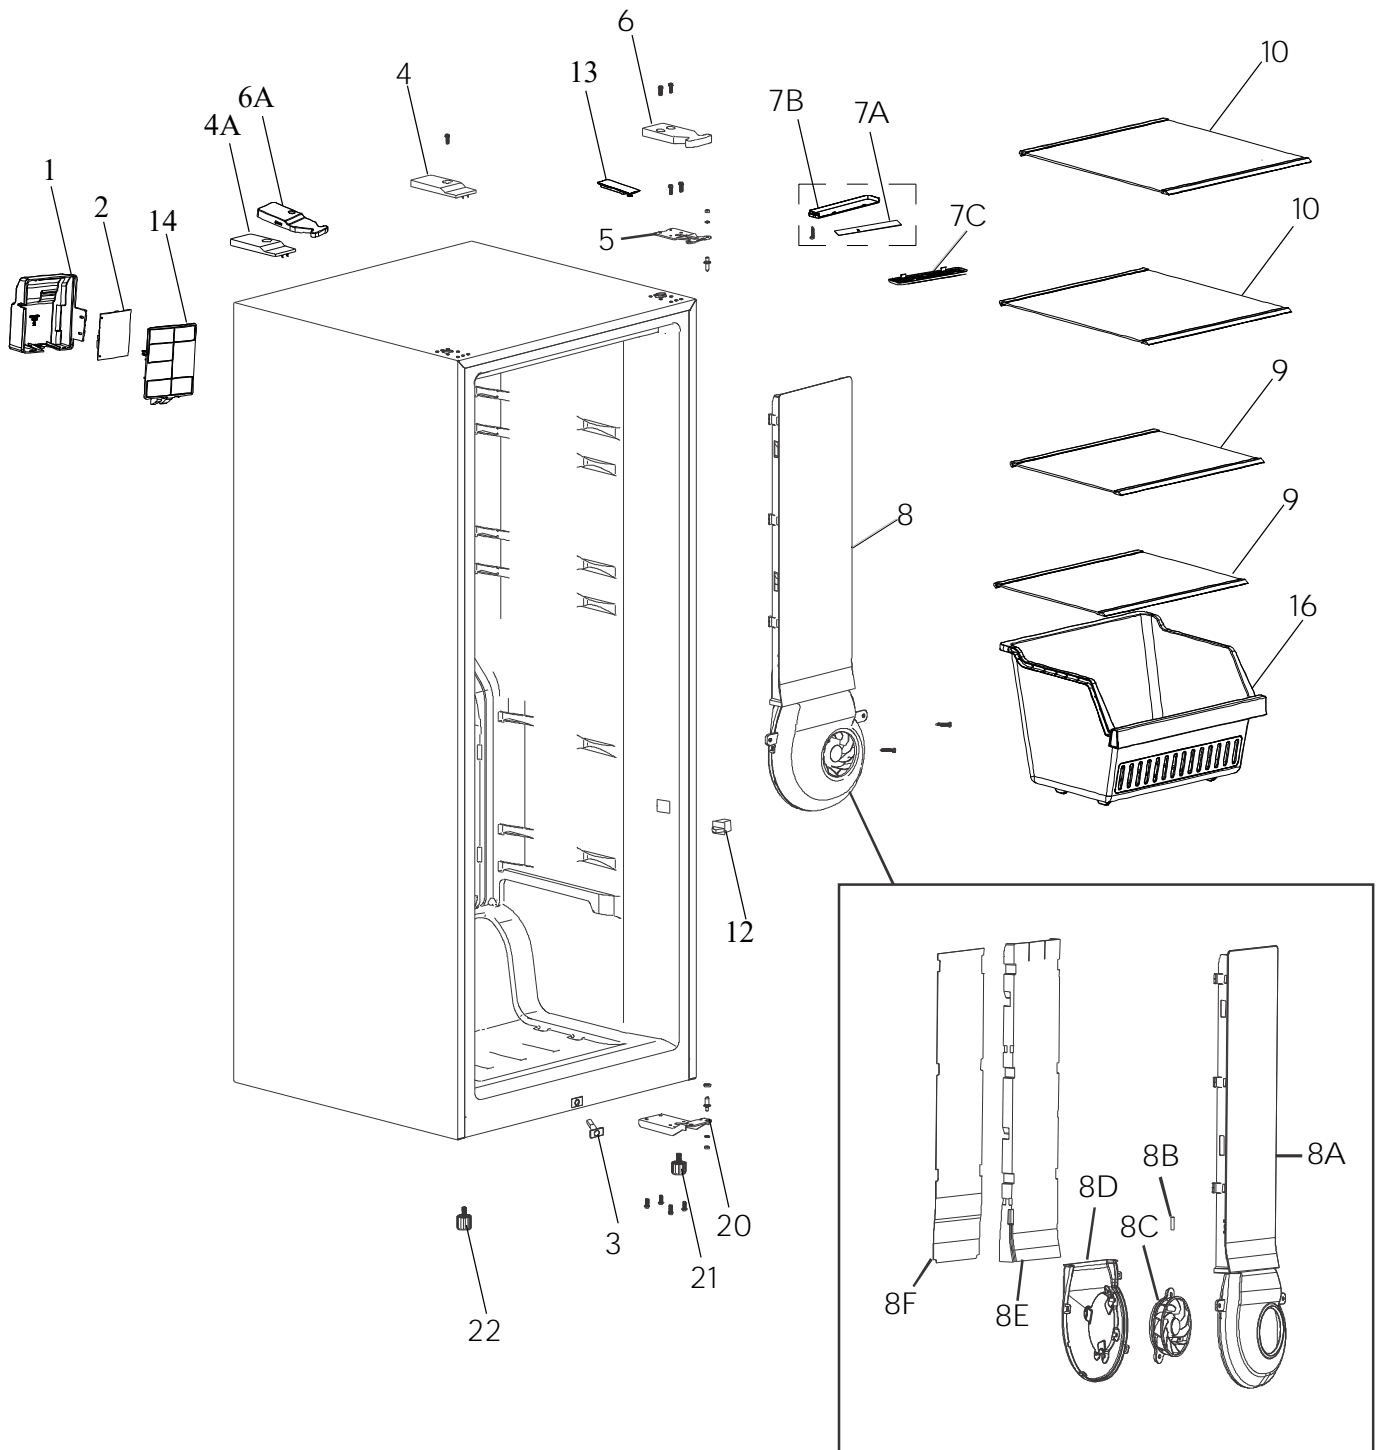

UPRIGHT FREEZER

Model No.
FRAE1626A

DOOR

DFRAE1626AW

DOOR

POS. NO	PART NO.	DESCRIPTION
11	5304521519	Bin, door
12	5304518572	Badge, nameplate, white
13	5304521521	Door assembly complete, white
13A	5304534456	Gasket, door
15	5304521523	Bearing

CABINET

CFRAE1626AW

CABINET

POS. NO	PART NO.	DESCRIPTION
1	4056033097	Front cover, pcb, plastic, black
2 #	4056023205	Configured electronic, pcb, VMU1113YB
3 #	5304521909	Light Assembly, indicator, power on
4	5304521877	Screw cover, hinge hole, upper, right
4A	4056030143	Screw cover, upper hinge, door, left
5	5304521526	Hinge, upper
6	4056030150	Hinge Cover, upper, right
6A	5304521527	Cover hinge, upper, left
7A	5304521556	Base, lamp
7B #	5304521557	Board, LED
7C	5304521555	Cover, lamp
8	4056038294	Duct Air Assembly, upper freezer
8A	5304529922	Cover, air tower
8B	5304521553	Sensor temperature, defrost, air duct
8C #	5304537968	Fan Assembly, evaporator, motor
8D	5304521550	Cover, fan
8E	5304521551	Insulation
8F	5304521549	Cover
9	4056030291	Glass shelf, lower
10	4056030168	Glass, shelf, upper
12 #	5304524331	Switch, door
13#	4056038328	Main Electronic Board
14	4056033105	Cover Box, pcb, plastic, black
16	4056030309	Lower Basket, drawer
20	5304521544	Hinge, lower
21	5304518536	Foot, cabinet, white, adjustable
22	5304518535	Foot, cabinet, white