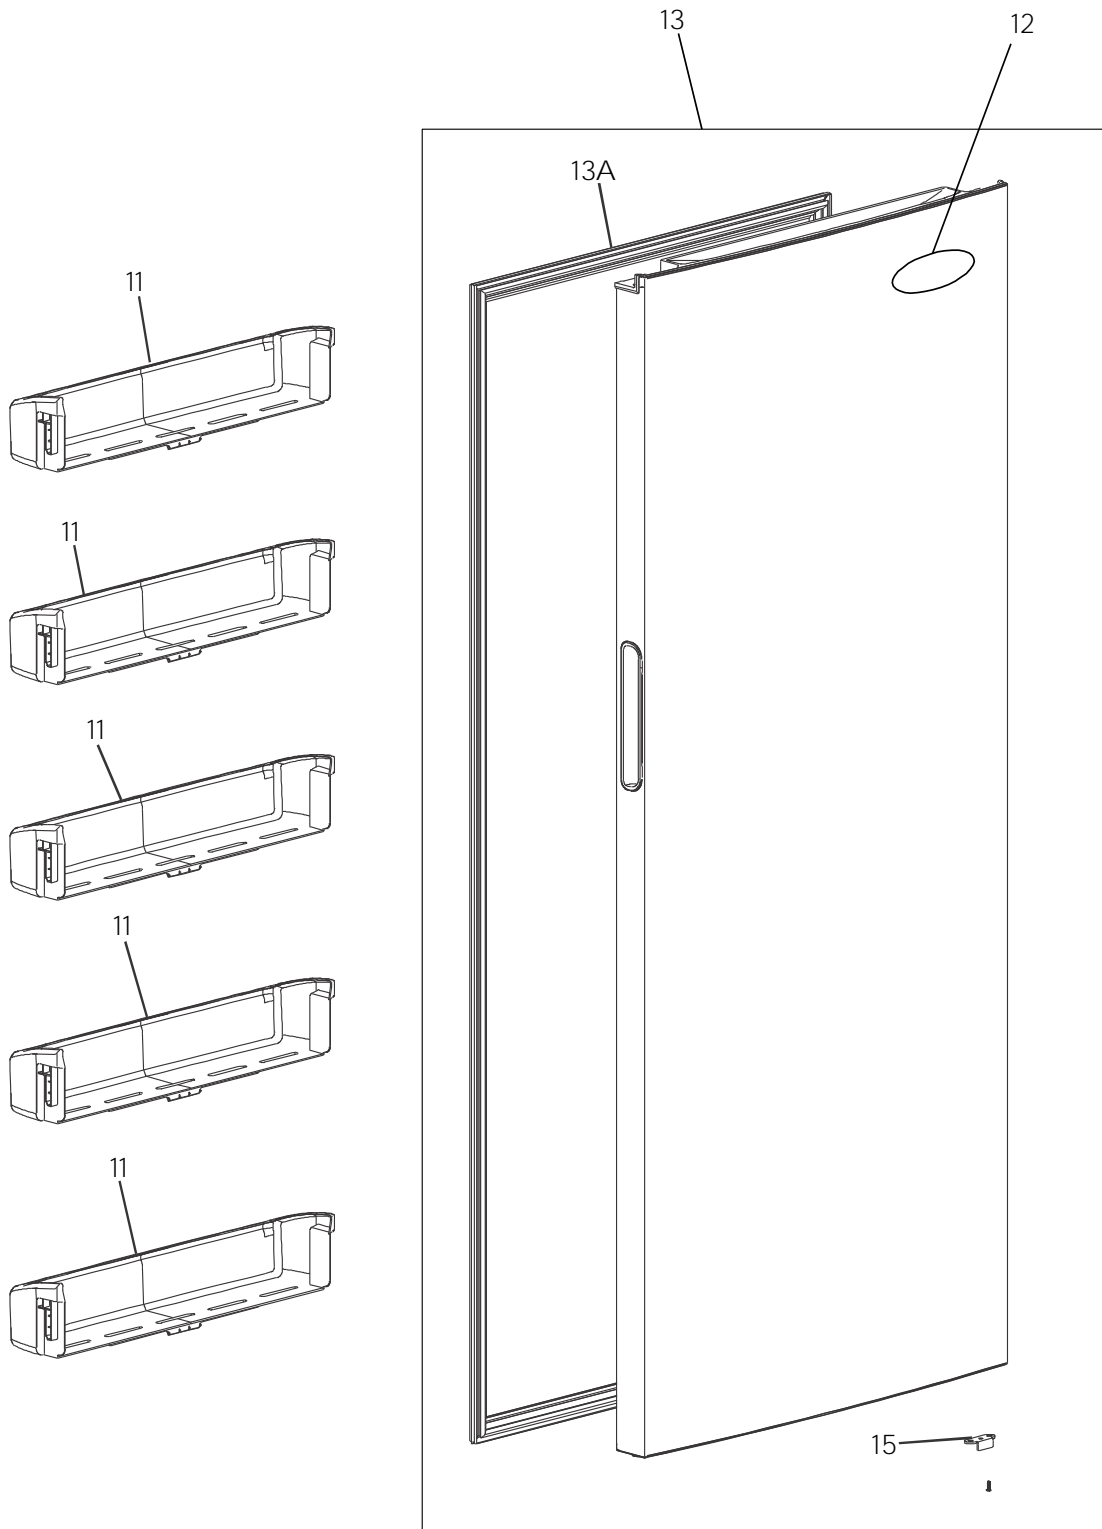

FRIGIDAIRE

Factory Parts Catalog

Product No.	FRAE1626AW
Base model	FRAE1626A
Series	R-600A
Color	white
Owner's Guide	A31502101
Market	North America

Frigidaire

P.O. BOX 8020
CHARLOTTE, NC 28262

Publication No.
5995749669
26/01/21
(EN/SERVICE/)
365

UPRIGHT FREEZER

Model No.
FRAE1626A

DOOR

DFRAE1626AW

DOOR

POS. NO	PART NO.	DESCRIPTION
11	5304521519	Bin, door
12	5304518572	Badge, nameplate, white
13	5304521521	Door assembly complete, white
13A	5304534456	Gasket, door
15	5304521523	Bearing