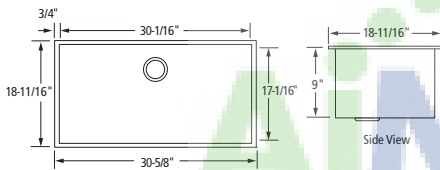

FPUR3219-D10/D10

Overall Size: 31-5/8" x 18-5/8"
Bowls: 14-9/16" x 17-1/8" x 10"

FPUR3219-D10

Overall Size: 30-5/8" x 18-11/16"
Bowl: 30" x 17" x 10"

FPUR2919-D10

Overall Size: 28-5/8" x 18-11/16"
Bowl: 27" x 17" x 10"

FPUR2319-D10

Overall Size: 22-5/8" x 18-3/4"
Bowl: 21-1/16" x 17-1/16" x 10"

FPUR1919-D10

Overall Size: 18-11/16" x 18-11/16"
Bowl: 17" x 17-1/16" x 10"

FPUR1519-D10

Overall Size: 14-11/16" x 18-11/16"
Bowl: 13" x 17-1/16" x 10"

FRIGIDAIRE

GALLERY®

Grids and Strainers Included

Handcrafted 18 Gauge Undermount Stainless Steel Sinks

FGUR3219-D9

Overall Size: 30-5/8" x 18-11/16"
Bowl: 30" x 17" x 9"

FGUR3219-D9/D9

Overall Size: 31-5/8" x 18-5/8"
Bowls: 14-9/16" x 17-1/8" x 9"

FGUR2319-D9

Overall Size: 22-5/8" x 18-3/4"
Bowl: 21-1/16" x 17-1/16" x 9"

FGUR1919-D9

Overall Size: 18-11/16" x 18-11/16"
Bowl: 17" x 17-1/16" x 9"

FGUR1519-D9

Overall Size: 14-11/16" x 18-11/16"
Bowl: 13" x 17-1/16" x 9"