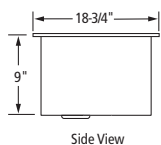

FPUR3219-D10/D10

Overall Size: 31-5/8" x 18-5/8"
Bowls: 14-9/16" x 17-1/8" x 10"

FPUR3219-D10

Overall Size: 30-5/8" x 18-11/16"
Bowl: 30" x 17" x 10"

FPUR2919-D10

Overall Size: 28-5/8" x 18-11/16"
Bowl: 27" x 17" x 10"

FPUR2319-D10

Overall Size: 22-5/8" x 18-3/4"
Bowl: 21-1/16" x 17-1/16" x 10"

FPUR1919-D10

Overall Size: 18-11/16" x 18-11/16"
Bowl: 17" x 17-1/16" x 10"

FPUR1519-D10

Overall Size: 14-11/16" x 18-11/16"
Bowl: 13" x 17-1/16" x 10"

FRIGIDAIRE

GALLERY®

Grids and Strainers Included

Handcrafted 18 Gauge Undermount Stainless Steel Sinks

FGUR3219-D9

Overall Size: 30-5/8" x 18-11/16"
Bowl: 30" x 17" x 9"

FGUR3219-D9/D9

Overall Size: 31-5/8" x 18-5/8"
Bowls: 14-9/16" x 17-1/8" x 9"

FGUR2319-D9

Overall Size: 22-5/8" x 18-3/4"
Bowl: 21-1/16" x 17-1/16" x 9"

FGUR1919-D9

Overall Size: 18-11/16" x 18-11/16"
Bowl: 17" x 17-1/16" x 9"

FGUR1519-D9

Overall Size: 14-11/16" x 18-11/16"
Bowl: 13" x 17-1/16" x 9"