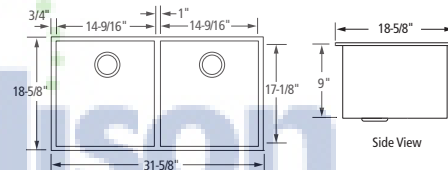

FPUR3219-D10/D10

Overall Size: 31-5/8" x 18-5/8"
Bowls: 14-9/16" x 17-1/8" x 10"

FPUR3219-D10

Overall Size: 30-5/8" x 18-11/16"
Bowl: 30" x 17" x 10"

FPUR2919-D10

Overall Size: 28-5/8" x 18-11/16"
Bowl: 27" x 17" x 10"

FPUR2319-D10

Overall Size: 22-5/8" x 18-3/4"
Bowl: 21-1/16" x 17-1/16" x 10"

FPUR1919-D10

Overall Size: 18-11/16" x 18-11/16"
Bowl: 17" x 17-1/16" x 10"

FPUR1519-D10

Overall Size: 14-11/16" x 18-11/16"
Bowl: 13" x 17-1/16" x 10"

FRIGIDAIRE

GALLERY®

Grids and Strainers Included

Handcrafted 18 Gauge Undermount Stainless Steel Sinks

FGUR3219-D9

Overall Size: 30-5/8" x 18-11/16"
Bowl: 30" x 17" x 9"

FGUR3219-D9/D9

Overall Size: 31-5/8" x 18-5/8"
Bowls: 14-9/16" x 17-1/8" x 9"

FGUR2319-D9

Overall Size: 22-5/8" x 18-3/4"
Bowl: 21-1/16" x 17-1/16" x 9"

FGUR1919-D9

Overall Size: 18-11/16" x 18-11/16"
Bowl: 17" x 17-1/16" x 9"

FGUR1519-D9

Overall Size: 14-11/16" x 18-11/16"
Bowl: 13" x 17-1/16" x 9"