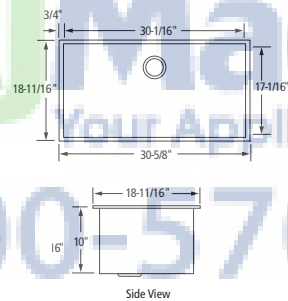

FRIGIDAIRE

PROFESSIONAL®

Handcrafted 16 Gauge Undermount Stainless Steel *Grids and Strainers Included*

FPUR3319-D10/10

Overall Size: 32-5/8" x 18-11/16"
Left Bowl: 17" x 17" x 10"
Right Bowl: 17" x 13-1/16" x 10"

FPUR3219-D10/D10

Overall Size: 31-5/8" x 18-5/8"
Bowls: 14-9/16" x 17-1/8" x 10"

FPUR3219-D10

Overall Size: 30-5/8" x 18-11/16"
Bowl: 30" x 17" x 10"

FPUR2919-D10

Overall Size: 28-5/8" x 18-11/16"
Bowl: 27" x 17" x 10"

FPUR2319-D10

Overall Size: 22-5/8" x 18-3/4"
Bowl: 21-1/16" x 17-1/16" x 10"

FPUR1919-D10

Overall Size: 18-11/16" x 18-11/16"
Bowl: 17" x 17-1/16" x 10"

FPUR1519-D10

Overall Size: 14-11/16" x 18-11/16"
Bowl: 13" x 17-1/16" x 10"

FGUR2319-D9

Overall Size: 22-5/8" x 18-3/4"
Bowl: 21-1/16" x 17-1/16" x 9"

FGUR1919-D9

Overall Size: 18-11/16" x 18-11/16"
Bowl: 17" x 17-1/16" x 9"

FGUR1519-D9

Overall Size: 14-11/16" x 18-11/16"
Bowl: 13" x 17-1/16" x 9"