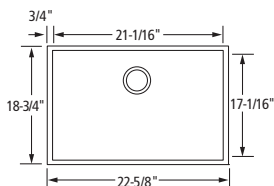

FPUR3219-D10/D10

Overall Size: 31-5/8" x 18-5/8"
Bowls: 14-9/16" x 17-1/8" x 10"

FPUR3219-D10

Overall Size: 30-5/8" x 18-11/16"
Bowl: 30" x 17" x 10"

FPUR2919-D10

Overall Size: 28-5/8" x 18-11/16"
Bowl: 27" x 17" x 10"

FPUR2319-D10

Overall Size: 22-5/8" x 18-3/4"
Bowl: 21-1/16" x 17-1/16" x 10"

FPUR1919-D10

Overall Size: 18-11/16" x 18-11/16"
Bowl: 17" x 17-1/16" x 10"

FPUR1519-D10

Overall Size: 14-11/16" x 18-11/16"
Bowl: 13" x 17-1/16" x 10"

FRIGIDAIRE

GALLERY®

Grids and Strainers Included

Handcrafted 18 Gauge Undermount Stainless Steel Sinks

FGUR3219-D9

Overall Size: 30-5/8" x 18-11/16"
Bowl: 30" x 17" x 9"

FGUR3219-D9/D9

Overall Size: 31-5/8" x 18-5/8"
Bowls: 14-9/16" x 17-1/8" x 9"

FGUR2319-D9

Overall Size: 22-5/8" x 18-3/4"
Bowl: 21-1/16" x 17-1/16" x 9"

FGUR1919-D9

Overall Size: 18-11/16" x 18-11/16"
Bowl: 17" x 17-1/16" x 9"

FGUR1519-D9

Overall Size: 14-11/16" x 18-11/16"
Bowl: 13" x 17-1/16" x 9"