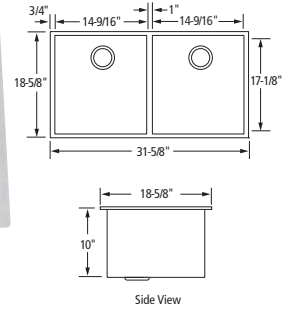

FRIGIDAIRE

PROFESSIONAL®

Handcrafted 16 Gauge Undermount Stainless Steel *Grids and Strainers Included*

FPUR3319-D10/10

Overall Size: 32-5/8" x 18-11/16"
Left Bowl: 17" x 17" x 10"
Right Bowl: 17" x 13-1/16" x 10"

FPUR3219-D10/D10

Overall Size: 31-5/8" x 18-5/8"
Bowls: 14-9/16" x 17-1/8" x 10"

FPUR3219-D10

Overall Size: 30-5/8" x 18-11/16"
Bowl: 30" x 17" x 10"

FPUR2919-D10

Overall Size: 28-5/8" x 18-11/16"
Bowl: 27" x 17" x 10"

FPUR2319-D10

Overall Size: 22-5/8" x 18-3/4"
Bowl: 21-1/16" x 17-1/16" x 10"

FPUR1919-D10

Overall Size: 18-11/16" x 18-11/16"
Bowl: 17" x 17-1/16" x 10"

FPUR1519-D10

Overall Size: 14-11/16" x 18-11/16"
Bowl: 13" x 17-1/16" x 10"

FRIGIDAIRE

GALLERY®

Grids and Strainers Included

Handcrafted 18 Gauge Undermount Stainless Steel Sinks

FGUR3219-D9

Overall Size: 30-5/8" x 18-11/16"
Bowl: 30" x 17" x 9"

FGUR3219-D9/D9

Overall Size: 31-5/8" x 18-5/8"
Bowls: 14-9/16" x 17-1/8" x 9"