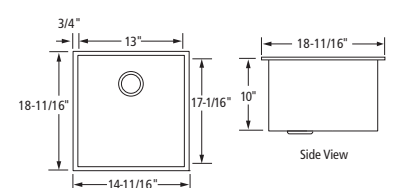

FPUR3219-D10/D10

Overall Size: 31-5/8" x 18-5/8"
Bowls: 14-9/16" x 17-1/8" x 10"

FPUR3219-D10

Overall Size: 30-5/8" x 18-11/16"
Bowl: 30" x 17" x 10"

FPUR2919-D10

Overall Size: 28-5/8" x 18-11/16"
Bowl: 27" x 17" x 10"

FPUR2319-D10

Overall Size: 22-5/8" x 18-3/4"
Bowl: 21-1/16" x 17-1/16" x 10"

FPUR1919-D10

Overall Size: 18-11/16" x 18-11/16"
Bowl: 17" x 17-1/16" x 10"

FPUR1519-D10

Overall Size: 14-11/16" x 18-11/16"
Bowl: 13" x 17-1/16" x 10"

FRIGIDAIRE

GALLERY®

Grids and Strainers Included

Handcrafted 18 Gauge Undermount Stainless Steel Sinks

FGUR3219-D9

Overall Size: 30-5/8" x 18-11/16"
Bowl: 30" x 17" x 9"

FGUR3219-D9/D9

Overall Size: 31-5/8" x 18-5/8"
Bowls: 14-9/16" x 17-1/8" x 9"

FGUR2319-D9

Overall Size: 22-5/8" x 18-3/4"
Bowl: 21-1/16" x 17-1/16" x 9"

FGUR1919-D9

Overall Size: 18-11/16" x 18-11/16"
Bowl: 17" x 17-1/16" x 9"

FGUR1519-D9

Overall Size: 14-11/16" x 18-11/16"
Bowl: 13" x 17-1/16" x 9"