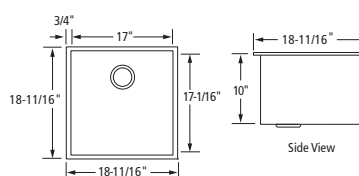

FPUR3219-D10/D10

Overall Size: 31-5/8" x 18-5/8"
Bowls: 14-9/16" x 17-1/8" x 10"

FPUR3219-D10

Overall Size: 30-5/8" x 18-11/16"
Bowl: 30" x 17" x 10"

FPUR2919-D10

Overall Size: 28-5/8" x 18-11/16"
Bowl: 27" x 17" x 10"

FPUR2319-D10

Overall Size: 22-5/8" x 18-3/4"
Bowl: 21-1/16" x 17-1/16" x 10"

FPUR1919-D10

Overall Size: 18-11/16" x 18-11/16"
Bowl: 17" x 17-1/16" x 10"

FPUR1519-D10

Overall Size: 14-11/16" x 18-11/16"
Bowl: 13" x 17-1/16" x 10"

FRIGIDAIRE

GALLERY®

Grids and Strainers Included

Handcrafted 18 Gauge Undermount Stainless Steel Sinks

FGUR3219-D9

Overall Size: 30-5/8" x 18-11/16"
Bowl: 30" x 17" x 9"

FGUR3219-D9/D9

Overall Size: 31-5/8" x 18-5/8"
Bowls: 14-9/16" x 17-1/8" x 9"

FGUR2319-D9

Overall Size: 22-5/8" x 18-3/4"
Bowl: 21-1/16" x 17-1/16" x 9"

FGUR1919-D9

Overall Size: 18-11/16" x 18-11/16"
Bowl: 17" x 17-1/16" x 9"

FGUR1519-D9

Overall Size: 14-11/16" x 18-11/16"
Bowl: 13" x 17-1/16" x 9"