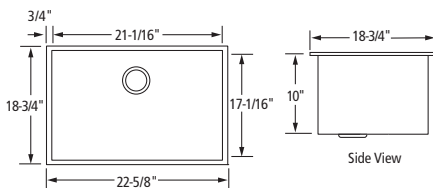

FRIGIDAIRE

PROFESSIONAL®

Handcrafted 16 Gauge Undermount Stainless Steel *Grids and Strainers Included*

FPUR3319-D10/10

Overall Size: 32-5/8" x 18-11/16"
Left Bowl: 17" x 17" x 10"
Right Bowl: 17" x 13-1/16" x 10"

FPUR3219-D10/D10

Overall Size: 31-5/8" x 18-5/8"
Bowls: 14-9/16" x 17-1/8" x 10"

FPUR3219-D10

Overall Size: 30-5/8" x 18-11/16"
Bowl: 30" x 17" x 10"

FPUR2919-D10

Overall Size: 28-5/8" x 18-11/16"
Bowl: 27" x 17" x 10"

FPUR2319-D10

Overall Size: 22-5/8" x 18-3/4"
Bowl: 21-1/16" x 17-1/16" x 10"

FPUR1919-D10

Overall Size: 18-11/16" x 18-11/16"
Bowl: 17" x 17-1/16" x 10"

FPUR1519-D10

Overall Size: 14-11/16" x 18-11/16"
Bowl: 13" x 17-1/16" x 10"

FGUR2319-D9

Overall Size: 22-5/8" x 18-3/4"
Bowl: 21-1/16" x 17-1/16" x 9"

FGUR1919-D9

Overall Size: 18-11/16" x 18-11/16"
Bowl: 17" x 17-1/16" x 9"

FGUR1519-D9

Overall Size: 14-11/16" x 18-11/16"
Bowl: 13" x 17-1/16" x 9"