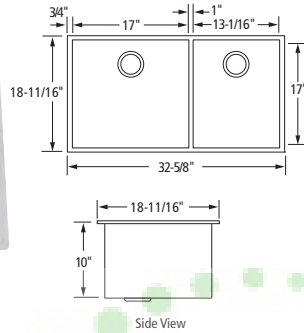

FRIGIDAIRE

PROFESSIONAL®

Handcrafted 16 Gauge Undermount Stainless Steel *Grids and Strainers Included*

FPUR3319-D10/10

Overall Size: 32-5/8" x 18-11/16"
Left Bowl: 17" x 17" x 10"
Right Bowl: 17" x 13-1/16" x 10"

FPUR3219-D10/D10

Overall Size: 31-5/8" x 18-5/8"
Bowls: 14-9/16" x 17-1/8" x 10"

FPUR3219-D10

Overall Size: 30-5/8" x 18-11/16"
Bowl: 30" x 17" x 10"

FPUR2919-D10

Overall Size: 28-5/8" x 18-11/16"
Bowl: 27" x 17" x 10"

FPUR2319-D10

Overall Size: 22-5/8" x 18-3/4"
Bowl: 21-1/16" x 17-1/16" x 10"

FPUR1919-D10

Overall Size: 18-11/16" x 18-11/16"
Bowl: 17" x 17-1/16" x 10"

FPUR1519-D10

Overall Size: 14-11/16" x 18-11/16"
Bowl: 13" x 17-1/16" x 10"

FRIGIDAIRE

GALLERY®

Grids and Strainers Included

Handcrafted 18 Gauge Undermount Stainless Steel Sinks

FGUR3219-D9

Overall Size: 30-5/8" x 18-11/16"
Bowl: 30" x 17" x 9"

FGUR3219-D9/D9

Overall Size: 31-5/8" x 18-5/8"
Bowls: 14-9/16" x 17-1/8" x 9"