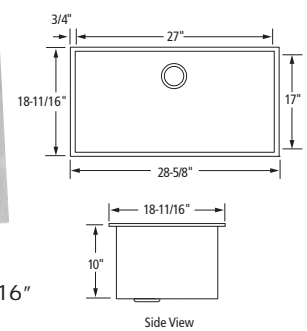

FRIGIDAIRE

PROFESSIONAL®

Handcrafted 16 Gauge Undermount Stainless Steel *Grids and Strainers Included*

FPUR3319-D10/10

Overall Size: 32-5/8" x 18-11/16"
Left Bowl: 17" x 17" x 10"
Right Bowl: 17" x 13-1/16" x 10"

FPUR3219-D10/D10

Overall Size: 31-5/8" x 18-5/8"
Bowls: 14-9/16" x 17-1/8" x 10"

FPUR3219-D10

Overall Size: 30-5/8" x 18-11/16"
Bowl: 30" x 17" x 10"

FPUR2919-D10

Overall Size: 28-5/8" x 18-11/16"
Bowl: 27" x 17" x 10"

FPUR2319-D10

Overall Size: 22-5/8" x 18-3/4"
Bowl: 21-1/16" x 17-1/16" x 10"

FPUR1919-D10

Overall Size: 18-11/16" x 18-11/16"
Bowl: 17" x 17-1/16" x 10"

FPUR1519-D10

Overall Size: 14-11/16" x 18-11/16"
Bowl: 13" x 17-1/16" x 10"

FRIGIDAIRE

GALLERY®

Grids and Strainers Included

Handcrafted 18 Gauge Undermount Stainless Steel Sinks

FGUR3219-D9

Overall Size: 30-5/8" x 18-11/16"
Bowl: 30" x 17" x 9"

FGUR3219-D9/D9

Overall Size: 31-5/8" x 18-5/8"
Bowls: 14-9/16" x 17-1/8" x 9"