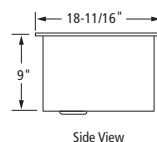

FPUR3219-D10/D10

Overall Size: 31-5/8" x 18-5/8"
Bowls: 14-9/16" x 17-1/8" x 10"

FPUR3219-D10

Overall Size: 30-5/8" x 18-11/16"
Bowl: 30" x 17" x 10"

FPUR2919-D10

Overall Size: 28-5/8" x 18-11/16"
Bowl: 27" x 17" x 10"

FPUR2319-D10

Overall Size: 22-5/8" x 18-3/4"
Bowl: 21-1/16" x 17-1/16" x 10"

FPUR1919-D10

Overall Size: 18-11/16" x 18-11/16"
Bowl: 17" x 17-1/16" x 10"

FPUR1519-D10

Overall Size: 14-11/16" x 18-11/16"
Bowl: 13" x 17-1/16" x 10"

FRIGIDAIRE

GALLERY®

Grids and Strainers Included

Handcrafted 18 Gauge Undermount Stainless Steel Sinks

FGUR3219-D9

Overall Size: 30-5/8" x 18-11/16"
Bowl: 30" x 17" x 9"

FGUR3219-D9/D9

Overall Size: 31-5/8" x 18-5/8"
Bowls: 14-9/16" x 17-1/8" x 9"

FGUR2319-D9

Overall Size: 22-5/8" x 18-3/4"
Bowl: 21-1/16" x 17-1/16" x 9"

FGUR1919-D9

Overall Size: 18-11/16" x 18-11/16"
Bowl: 17" x 17-1/16" x 9"

FGUR1519-D9

Overall Size: 14-11/16" x 18-11/16"
Bowl: 13" x 17-1/16" x 9"