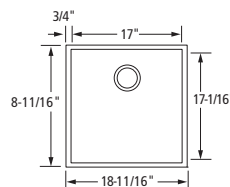

FPUR3219-D10/D10

Overall Size: 31-5/8" x 18-5/8"
Bowls: 14-9/16" x 17-1/8" x 10"

FPUR3219-D10

Overall Size: 30-5/8" x 18-11/16"
Bowl: 30" x 17" x 10"

FPUR2919-D10

Overall Size: 28-5/8" x 18-11/16"
Bowl: 27" x 17" x 10"

FPUR2319-D10

Overall Size: 22-5/8" x 18-3/4"
Bowl: 21-1/16" x 17-1/16" x 10"

FPUR1919-D10

Overall Size: 18-11/16" x 18-11/16"
Bowl: 17" x 17-1/16" x 10"

FPUR1519-D10

Overall Size: 14-11/16" x 18-11/16"
Bowl: 13" x 17-1/16" x 10"

FRIGIDAIRE

GALLERY®

Grids and Strainers Included

Handcrafted 18 Gauge Undermount Stainless Steel Sinks

FGUR3219-D9

Overall Size: 30-5/8" x 18-11/16"
Bowl: 30" x 17" x 9"

FGUR3219-D9/D9

Overall Size: 31-5/8" x 18-5/8"
Bowls: 14-9/16" x 17-1/8" x 9"

FGUR2319-D9

Overall Size: 22-5/8" x 18-3/4"
Bowl: 21-1/16" x 17-1/16" x 9"

FGUR1919-D9

Overall Size: 18-11/16" x 18-11/16"
Bowl: 17" x 17-1/16" x 9"

FGUR1519-D9

Overall Size: 14-11/16" x 18-11/16"
Bowl: 13" x 17-1/16" x 9"