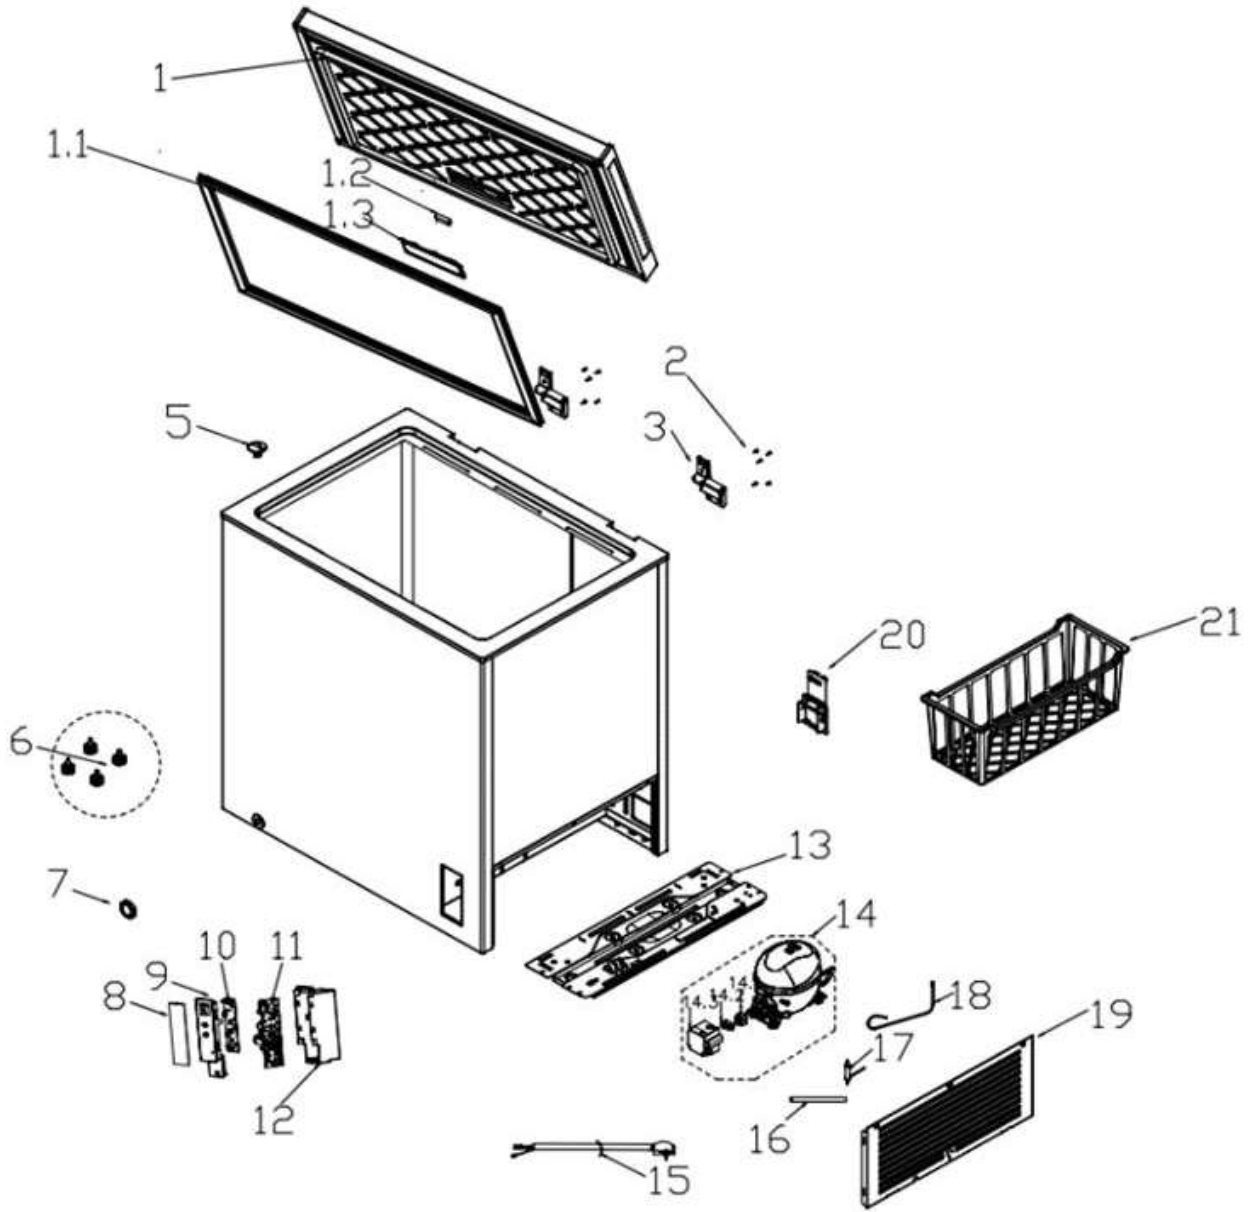

FRIGIDAIRE

Factory Parts Catalog

Product No.	FFCS0762AW
Base model	FFCS0762A
Series	R-600A
Color	white
Owner's Guide	A30932701
Market	North America

Frigidaire

P.O. BOX 8020
CHARLOTTE, NC 28262

Publication No.
5995749883
26/03/13
(EN/SERVICE/)
099

CHEST FREEZER

Model No.
FFCS0762A

RECOMMENED SPARE PARTS

May show more parts than really exist!

FFCS0762AW - Spares

RECOMMENED SPARE PARTS

POS. NO	PART NO.	DESCRIPTION
6	4056041546	Leveling feet
21	4056041553	Basket, freezer