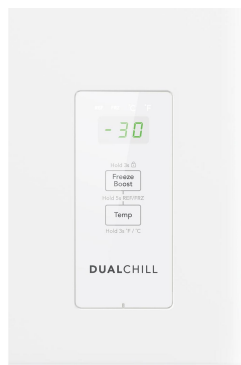

Product Photography