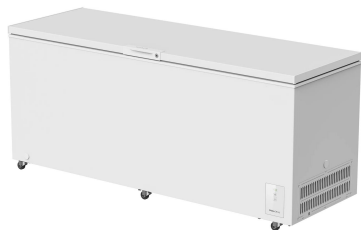

Product Photography