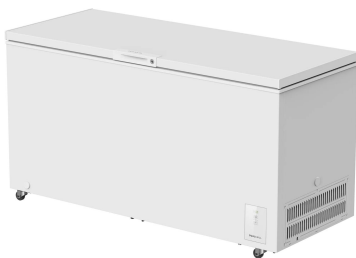

Product Photography