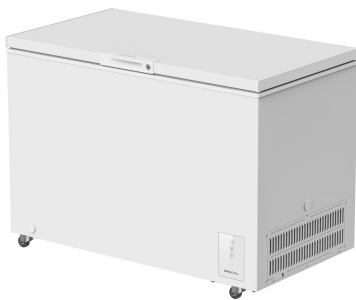

Product Photography