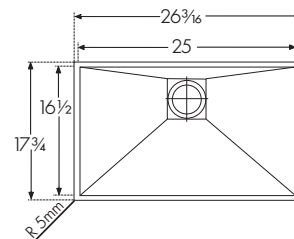

- 5mm radius
- 10" deep bowl
- Square drain cover
- Shelf/bottom grid

Pictured left: PKX11025 shown with SD-800 soap dispenser & FFPD100 faucet

PKX11025 with Integral Franke Ledge

NEW

Interior Dimensions: 25" x 16 1/2" x 9 7/8"
 Exterior Dimensions: 26 3/16" x 17 3/4"
 Minimum Cabinet Size: 27"