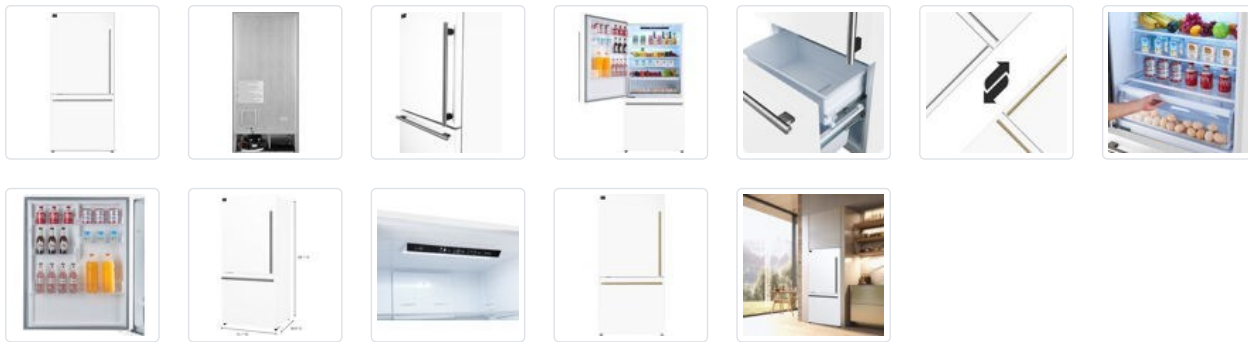

## Forno Espresso / FFFFD1786-31WHT

17 CF Bottom Mount Refrigerator, Ice Maker, Left Swing

Introducing the FORNO Espresso Milano 31 Inch Bottom Freezer Refrigerator with ice maker that seamlessly blends style and functionality. Its compact 31 Inch size and 17.2 cu ft capacity offer ample storage without compromising aesthetics. Two full-width freezer drawers optimize organization, while digital touch control ensures precise temperature settings and real-time monitoring. The white finish door maintains a modern look effortlessly. Swift temperature adjustment with Super Cool and Super Freeze safeguards your groceries quality. ENERGY STAR Certified for efficiency, and high-efficiency LED lighting reduces food spoilage. Antique brass handles add an elegant touch, and adjustable features, including shelves, door bins, and a full-width crisper drawer, enhance user-friendliness. Upgrade your kitchen with style, convenience, and freshness!