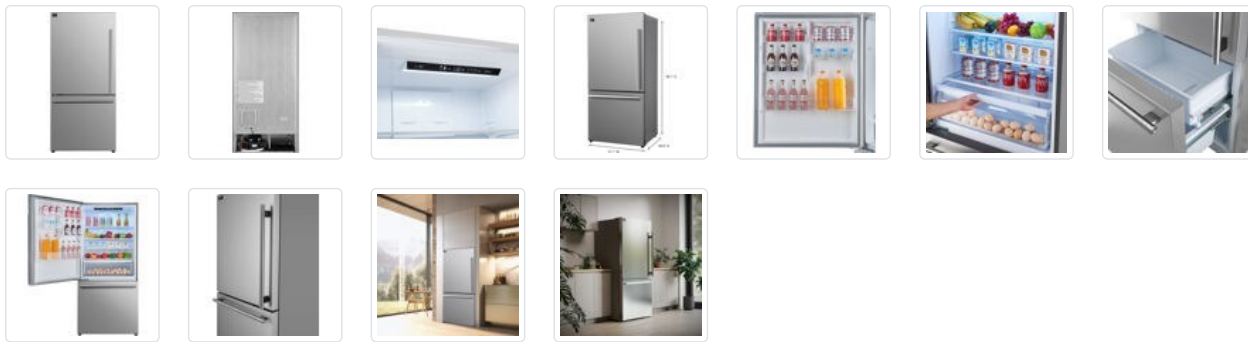

## Forno Espresso / FFFFD1786-31S

17 CF Bottom Mount Refrigerator, Ice Maker, Left Swing

Introducing the FORNO Espresso Milano 31 Inch Bottom Freezer Refrigerator with ice maker, blending style and functionality seamlessly. Its compact 31-inch size and 17.2 cu ft capacity offer ample storage without compromising aesthetics. Two full-width freezer drawers optimize organization, while digital touch control ensures precise temperature settings and real-time monitoring. The fingerprint-resistant VCM door maintains a modern look effortlessly. Swift temperature adjustments with Super Cool and Super Freeze safeguard your groceries' quality. ENERGY STAR Certified for efficiency, and high-efficiency LED lighting reduces food spoilage. Adjustable features, including shelves, door bins, and a full-width crisper drawer, enhance user-friendliness. Upgrade your kitchen with style, convenience, and freshness!