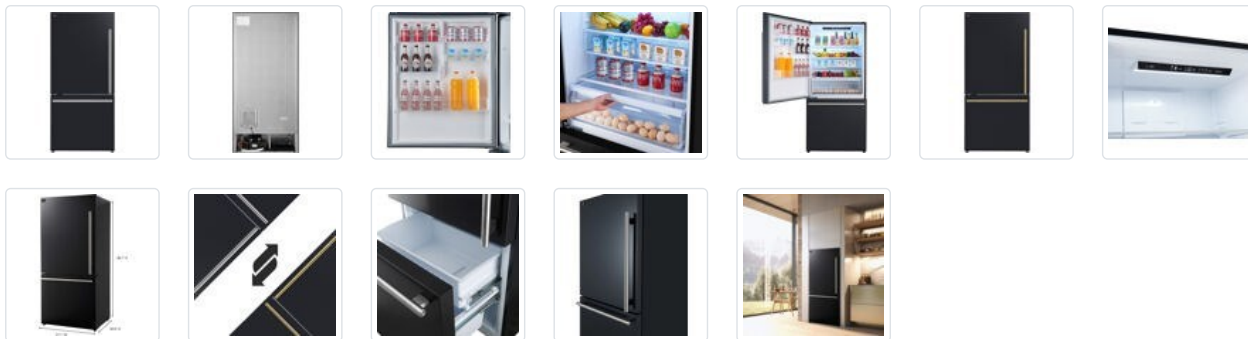

## Forno Espresso / FFFFD1786-31BLK

17 CF Bottom Mount Refrigerator, Ice Maker, Left Swing

Introducing the FORNO Espresso Milano 31 Inch Bottom Freezer Refrigerator with ice maker that seamlessly blends style and functionality. Its compact 31 Inch size and 17.2 cu ft capacity offer ample storage without compromising aesthetics. Two full-width freezer drawers optimize organization, while digital touch control ensures precise temperature settings and real-time monitoring. The black finish door maintains a modern look effortlessly. Swift temperature adjustment with Super Cool and Super Freeze safeguards your groceries quality. ENERGY STAR Certified for efficiency, and high-efficiency LED lighting reduces food spoilage. Antique brass handles add an elegant touch, and adjustable features, including shelves, door bins, and a full-width crisper drawer, enhance user-friendliness. Upgrade your kitchen with style, convenience, and freshness!