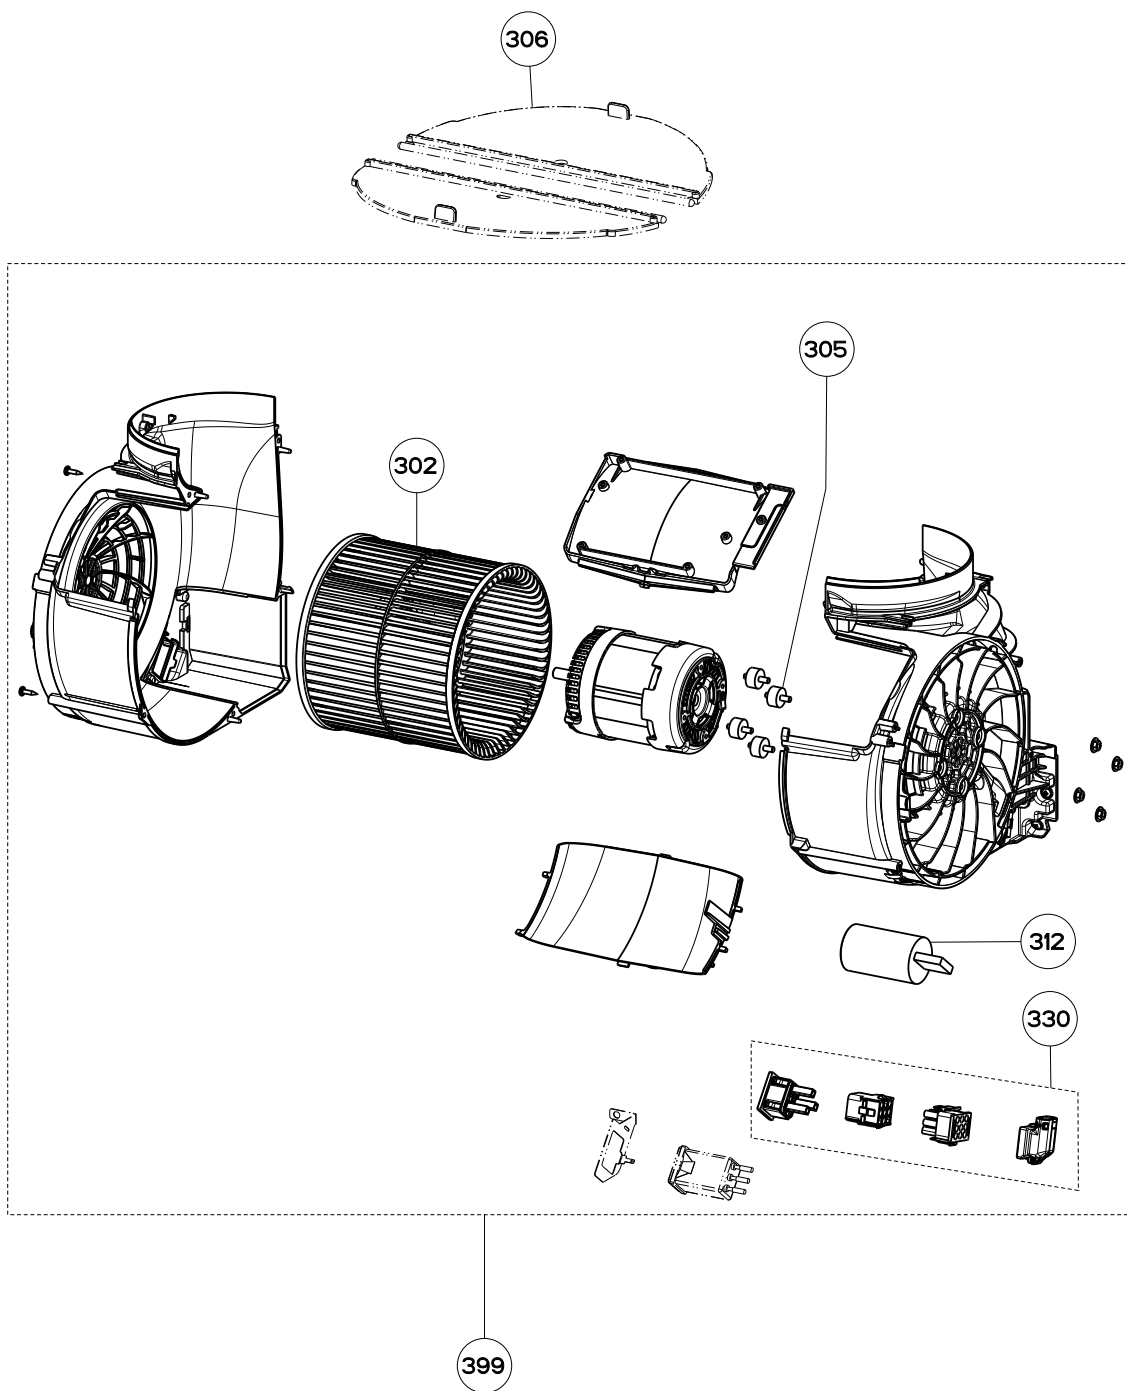

# DAMA ISOLA 2025 - SSV2

body / chimney components

	Model Number	DAMAIS36SSV2	
Key	Description	36 Stainless	Qty Req.
2	LED Lights 1W 3000K	133.0603.761	4
5	Baffle Filters	133.0018.482	3
8	Transformer	133.0374.938	1
9	Transformer Support	133.0182.439	1
507	Upper Chimney	133.0062.273	1
512	Lower Chimney	133.0716.989	1
512	Lower Chimney	133.0062.473	1

# DAMA ISOLA 2025 - SSV2

switch components

	Model Number	DAMAI36SSV2	
Key	Description	36 Stainless	Qty Req.
101	Button Kit	133.0568.387	1
190	Control Board	133.0524.811	1

# DAMA ISOLA 2025 - SSV2

motor components

	Model Number	DAMAIS36SSV2	
Key	Description	36 Stainless	Qty Req.
302	Impeller	133.0681.529	1
305	Rubber Motor Mount	133.0051.604	1
306	Damper	133.0522.831	1
312	Capacitor	133.0060.648	1
330	Motor Connectors	133.0326.134	1
399	Motor Group Kit	133.0681.528	1

## DAMA ISOLA 2025 - SSV2

mounting hardware components

	Model Number	DAMAI36SSV2	
Key	Description	36 Stainless	Qty Req.
	Mounting Kit Island	133.0084.479	1
A	4 Bolts to Attach Canopy to Chimney		1
B	Wood Shelf Nut		1
C	Wood Shelf Washer		1
D	Wood Shelf Bolt		1
E	Wood Screw		1
F	Connector Box w/screws		1
G	Chimney Screws		1