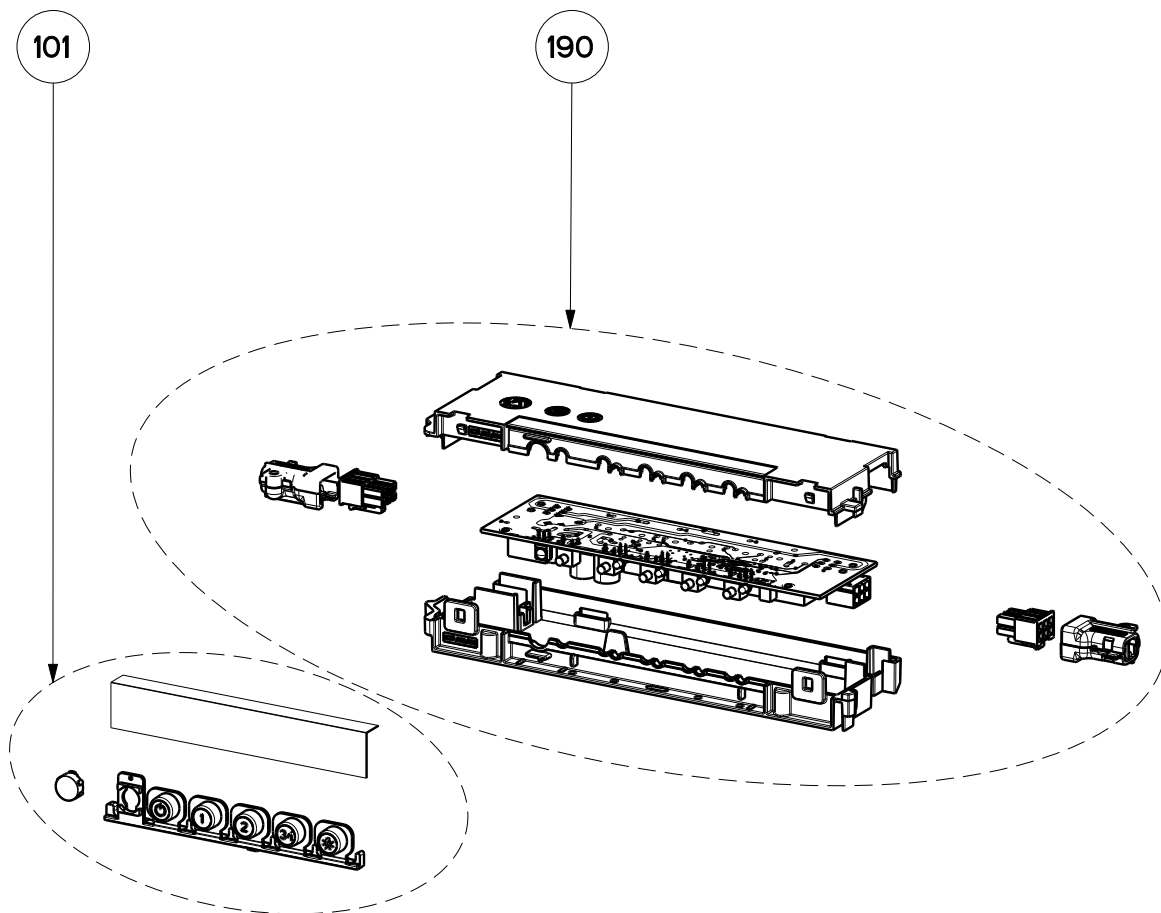

# DAMA ISOLA 2025 - SSV2

body / chimney components

	Model Number	DAMAIS36SSV2	
Key	Description	36 Stainless	Qty Req.
2	LED Lights 1W 3000K	133.0603.761	4
5	Baffle Filters	133.0018.482	3
8	Transformer	133.0374.938	1
9	Transformer Support	133.0182.439	1
507	Upper Chimney	133.0062.273	1
512	Lower Chimney	133.0716.989	1
512	Lower Chimney	133.0062.473	1

# DAMA ISOLA 2025 - SSV2

switch components

	Model Number	DAMAI36SSV2	
Key	Description	36 Stainless	Qty Req.
101	Button Kit	133.0568.387	1
190	Control Board	133.0524.811	1

# DAMA ISOLA 2025 - SSV2

motor components

	Model Number	DAMAIS36SSV2	
Key	Description	36 Stainless	Qty Req.
302	Impeller	133.0681.529	1
305	Rubber Motor Mount	133.0051.604	1
306	Damper	133.0522.831	1
312	Capacitor	133.0060.648	1
330	Motor Connectors	133.0326.134	1
399	Motor Group Kit	133.0681.528	1

## DAMA ISOLA 2025 - SSV2

mounting hardware components

	Model Number	DAMAI36SSV2	
Key	Description	36 Stainless	Qty Req.
	Mounting Kit Island	133.0084.479	1
A	4 Bolts to Attach Canopy to Chimney		1
B	Wood Shelf Nut		1
C	Wood Shelf Washer		1
D	Wood Shelf Bolt		1
E	Wood Screw		1
F	Connector Box w/screws		1
G	Chimney Screws		1