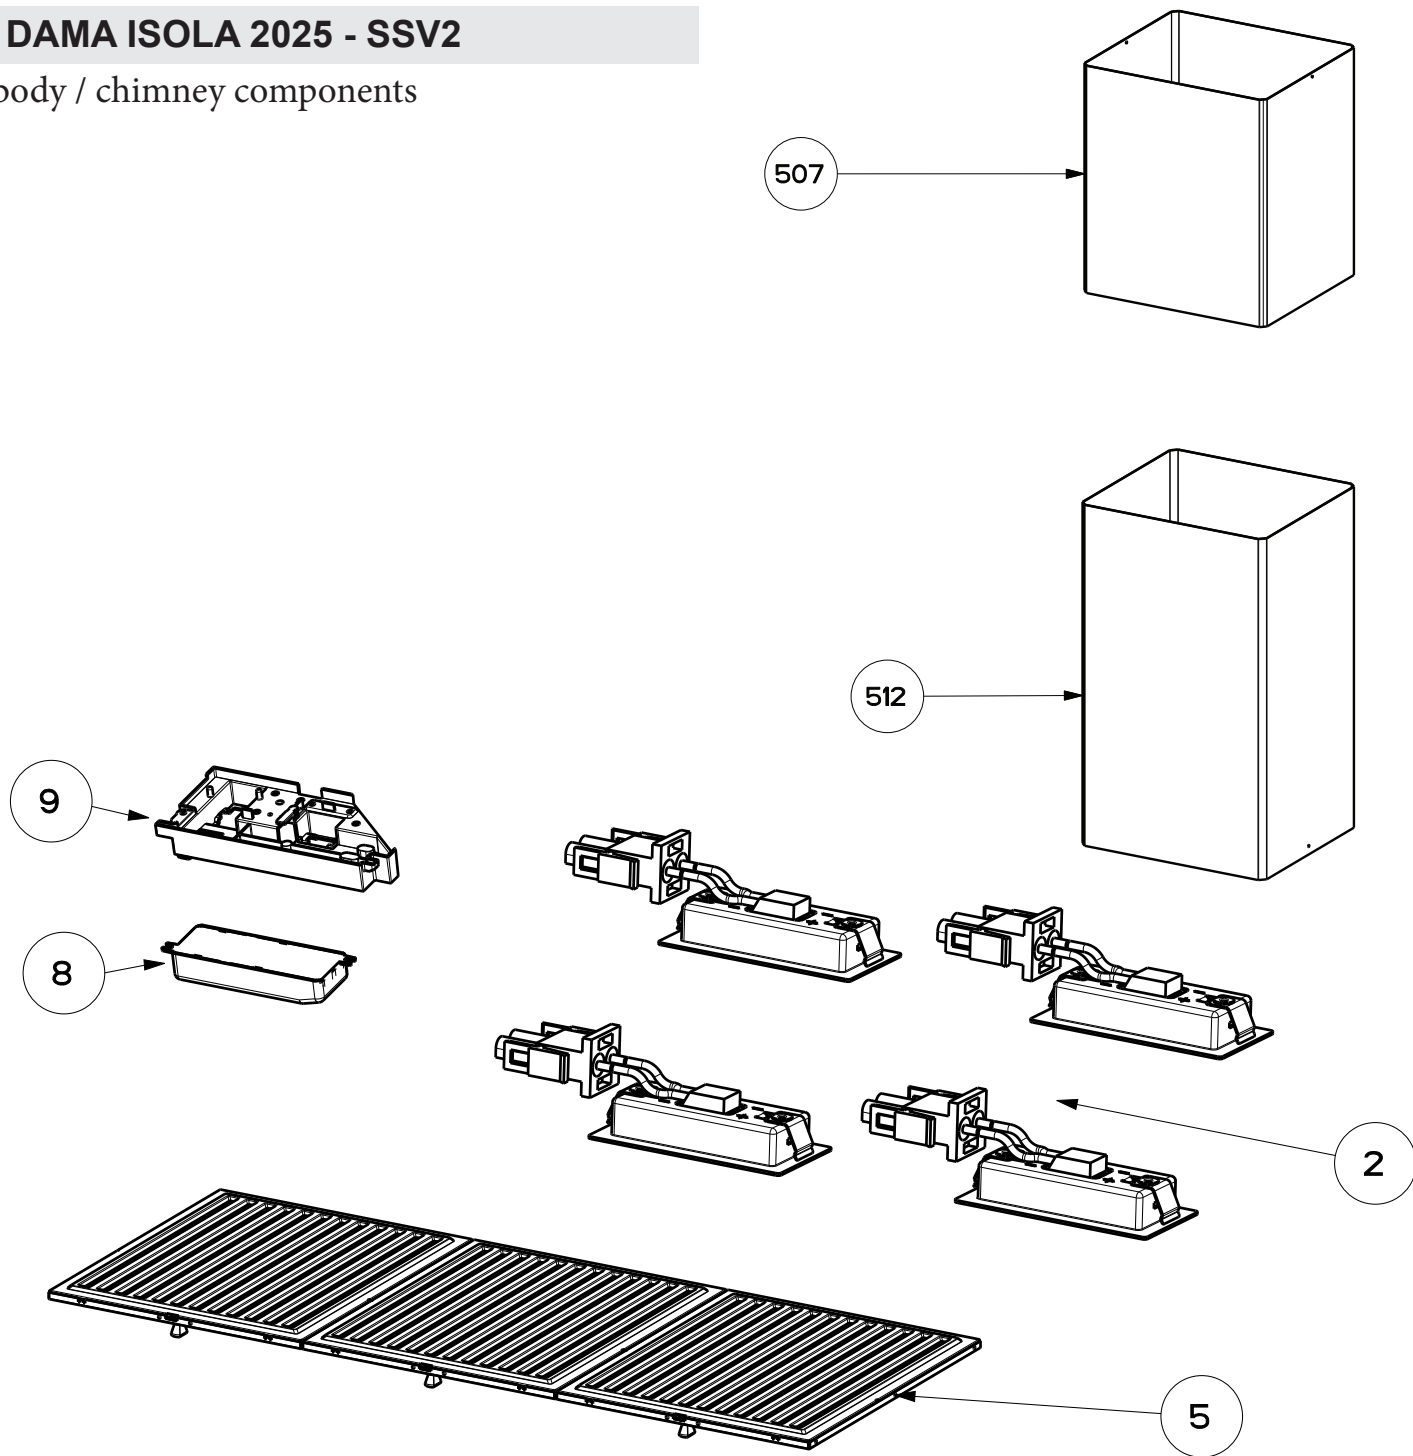

# DAMA ISOLA 2025 - SSV2

body / chimney components

	Model Number	DAMAIS36SSV2	
Key	Description	36 Stainless	Qty Req.
2	LED Lights 1W 3000K	133.0603.761	4
5	Baffle Filters	133.0018.482	3
8	Transformer	133.0374.938	1
9	Transformer Support	133.0182.439	1
507	Upper Chimney	133.0062.273	1
512	Lower Chimney	133.0716.989	1
512	Lower Chimney	133.0062.473	1

# DAMA ISOLA 2025 - SSV2

switch components

	Model Number	DAMAI36SSV2	
Key	Description	36 Stainless	Qty Req.
101	Button Kit	133.0568.387	1
190	Control Board	133.0524.811	1

# DAMA ISOLA 2025 - SSV2

motor components

	Model Number	DAMAIS36SSV2	
Key	Description	36 Stainless	Qty Req.
302	Impeller	133.0681.529	1
305	Rubber Motor Mount	133.0051.604	1
306	Damper	133.0522.831	1
312	Capacitor	133.0060.648	1
330	Motor Connectors	133.0326.134	1
399	Motor Group Kit	133.0681.528	1

## DAMA ISOLA 2025 - SSV2

mounting hardware components

	Model Number	DAMAI36SSV2	
Key	Description	36 Stainless	Qty Req.
	Mounting Kit Island	133.0084.479	1
A	4 Bolts to Attach Canopy to Chimney		1
B	Wood Shelf Nut		1
C	Wood Shelf Washer		1
D	Wood Shelf Bolt		1
E	Wood Screw		1
F	Connector Box w/screws		1
G	Chimney Screws		1