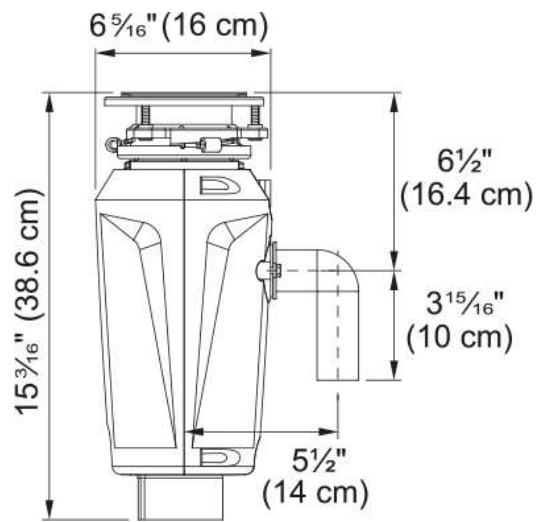

1 1/4 HP Food Waste Disposer - FWDS125 | 134.0713.686

Franke Elite Slimline 1 1/4 HP Continuous Feed Waste Disposer with jam resistant 2800 RPM Twist Force Motor. Designed for daily family use, Franke food waste disposers effortlessly manage food waste, reduce odors and germs, and promote sustainability in the kitchen. With quick operation, fine grinding for septic systems, and reduced energy consumption, our disposers excel in performance and affordability. Our advanced technology ensures unparalleled performance, with a specially engineered insulated shell for noise reduction, a powerful Twist Force DC motor for efficient grinding, and a hygiene safeguard to fight against the growth of bacteria.

Aspect

Product type Food waste disposer

Energy specifications

Voltage 120 V

Product identification

Brand FRANKE

Product family None

Collection Elite Slimline

Features

Horsepower 1-1/4 HP

Motor speed 2800.0

Waste disposer motor type Permanent magnet

Feed type Continuous