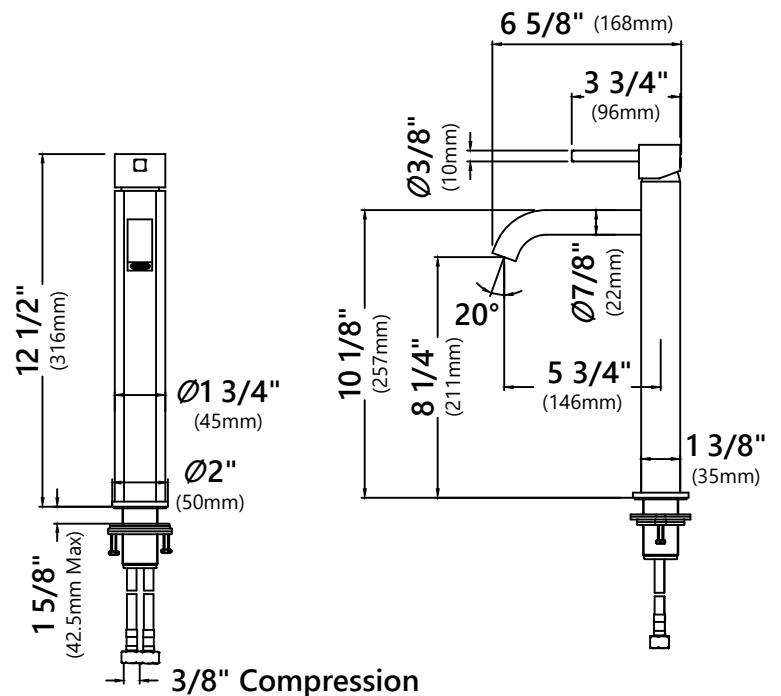

FVS-1007

Single Lever Vessel Bathroom Faucet

Faucet Dimensions

Overall Height: 12 1/2"
Overall Width: 2"
Spout Height: 8 1/4"
Spout Reach: 5 3/4"

Features

- Vessel Faucet
- Metal Construction
- Lead Free Brass Waterway
- 25mm Ceramic Cartridge
- Single Hole Installation
- 29 1/4" Nylon Waterlines
- Coinslot Aerator
- Flow Rate 1.2gpm (4.5L/min) @ 60 psi
- Max Deck Thickness: 1 3/4"
- TPI of Aerator - M16.5*1

Accessories Included

- Hex Wrench
- Aerator Key

Optional Accessories

- Pop Ups PU-10 and PU-12

Available Finishes

- Chrome
- Satin Nickel
- Oil Rubbed Bronze
- Matte Black
- Spot Free Stainless Steel

CODES/STANDARDS:

Product Certification

cUPC (ASME A112.18.1/CSA B125.1)
NSF/ANSI Standard 61 and 372 certified by IAPMO
AB1953, MASS, DOE, CEC, ADA
EPA WaterSense®

Warranty

Kraus Limited Lifetime Warranty

see website for details www.kraususa.com