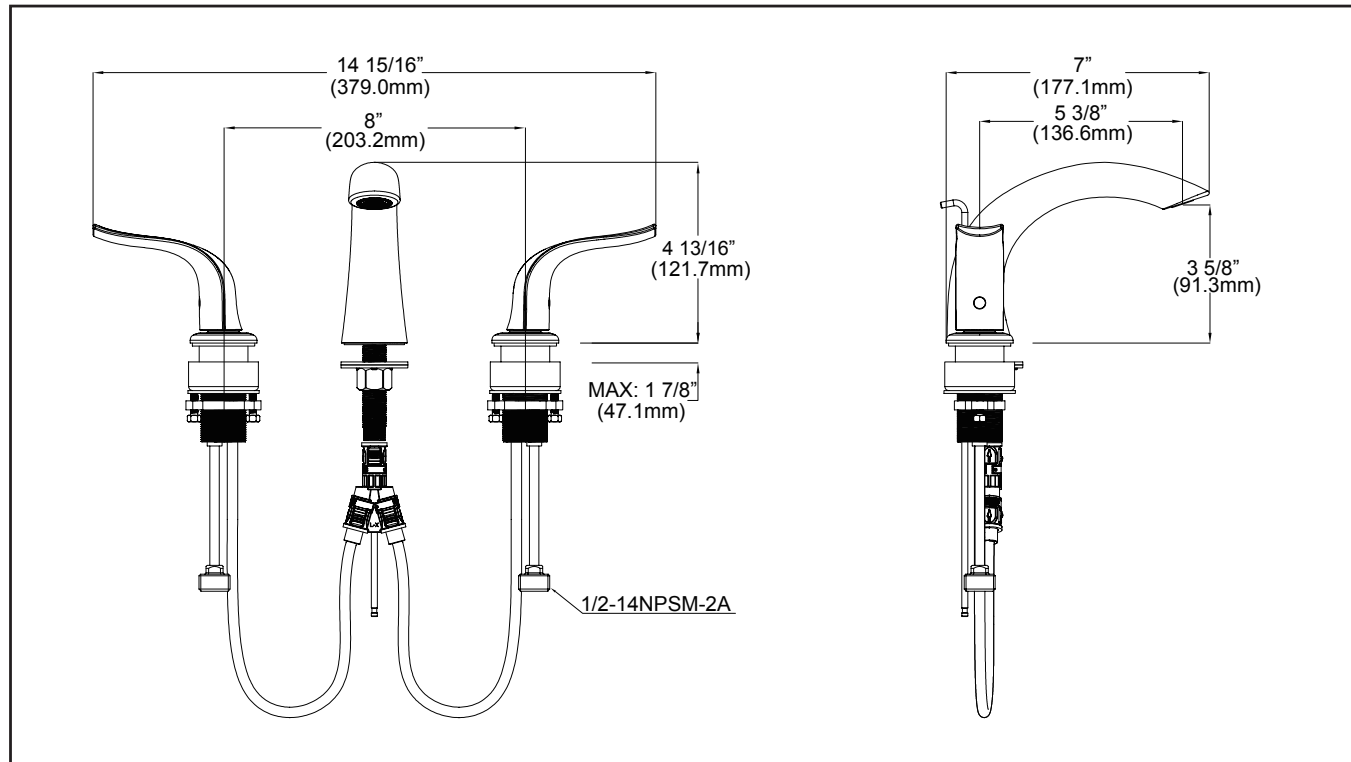

Kohra™ / FUS-14003

8" Widespread Basin Faucet

Chrome / Brushed Nickel / Oil Rubbed Bronze Finishes

Kräus®

SPECIFICATION SHEET

Material

Body: Hybrid
Handle: Zinc
Waterway: Hybrid

Faucet Type

8" Widespread

Cartridge

Brand: LOTA
Size: 20mm
Style: 1/4 Turn

Mounting

Holes: 3 Holes
Type: Spout: Aluminum Nut & Washer
Handle: Steel Nut, Screw, & Washer

Waterlines

Type : Lead Free
Flexible
Connections: Quick Connect
Materials: Brass/Copper/PERT

Aerator

Brand: Neoperl/1.2GPM
Name: Honeycomb Laminar
Flow Rate: 1.2gpm (4.5L/min) @ 60 psi

Dimensions

Faucet Dimensions: 4 13/16" x 3 5/8" x 8"
Bowl Clearance: 2 1/2"

Accessories Included

Lift Rod Drain, Aerator Key, Hex Wrench

Kraus Limited Lifetime Warranty: See website for details www.kraususa.com

1.800.775.0703 / customerservice@kraususa.com

Codes/Standards: Meets ASME A112.18.1/CSA B125.1, NSF/ANSI Standard 61 certified by IAPMO, NSF/ANSI Standard 372 certified by IAPMO, CAL GREEN, EPA, CEC, DOE, ADA

REV. September 8, 2016