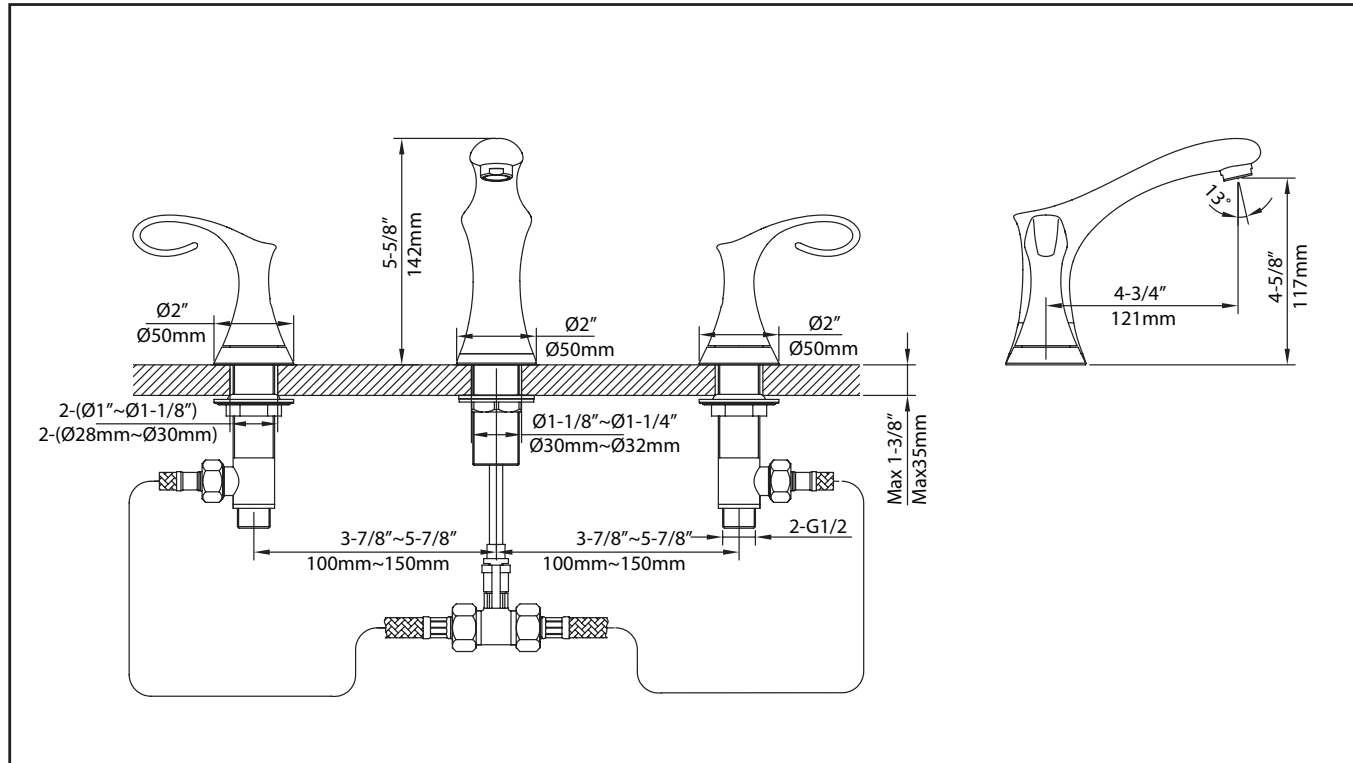

Cirrus™ / FUS-13103

8" Widespread Basin Faucet

Brushed Nickel / Chrome / Oil Rubbed Bronze Finishes

Kräus®

SPECIFICATION SHEET

Material

Body: Brass
Handle: Zinc
Waterway: Brass

Aerator

Brand: Neoperl/1.2GPM
Name: Perlator Honeycomb SSR
Flow Rate: 1.2gpm (4.5L/min) @ 60 psi

Faucet Type

8" Widespread

Dimensions

Faucet Dimensions: 5 5/8" x 4 3/4" x 8"
Bowl Clearance: 2 1/2"

Cartridge

Brand: CAE
Size: 25mm
Style: 1/4 Turn

Accessories Included

Lift Rod Drain, Hex Wrench

Mounting

Holes: 3 Holes
Type: Brass Nut

Kraus Limited Lifetime Warranty: See website for details www.kraususa.com

1.800.775.0703 / customerservice@kraususa.com

Codes/Standards: Meets ASME A112.18.1/CSA B125.1, NSF/ANSI Standard 61 certified by IAPMO, NSF/ANSI Standard 372 certified by IAPMO, CAL GREEN, EPA, CEC, DOE, ADA

REV. August 16, 2016