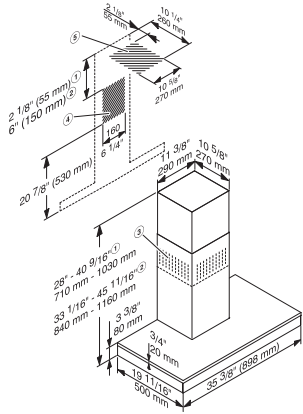

DA 6698 W Puristic Edition 6000

Wall ventilation hood

with energy-efficient LED lighting and touch controls for simple operation.

DA 6698 W, CLST (Installation drawing) – USA

1. Extraction, 2. Recirculation, 3 Ventilation grilles at the top for recirculation, 4. + 5. Vent cut-out positions (Area 5 not required for recirculation)